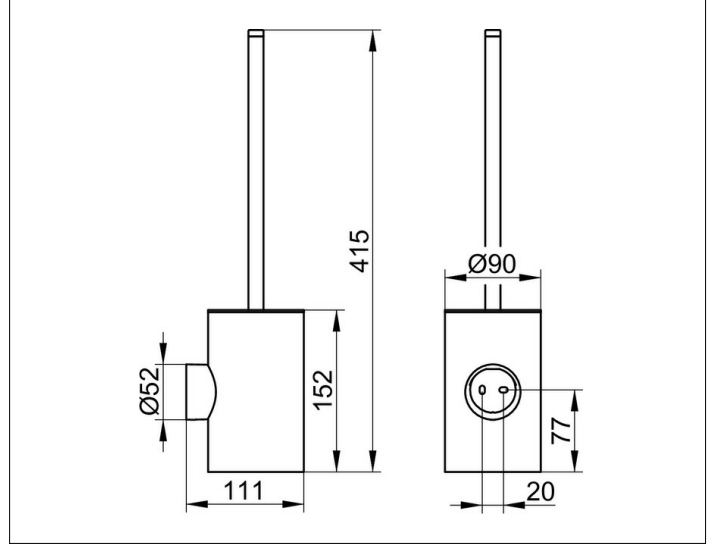

Collection Reva  
12864019000 Toilet brush set

**PRODUCT**

**DRAWING**

**PRODUCT ATTRIBUTES**

complete with crystal glass insert matt, detachable  
synthetic insert, brush with handle and spare brush head

**SURFACE**

chrome-plated