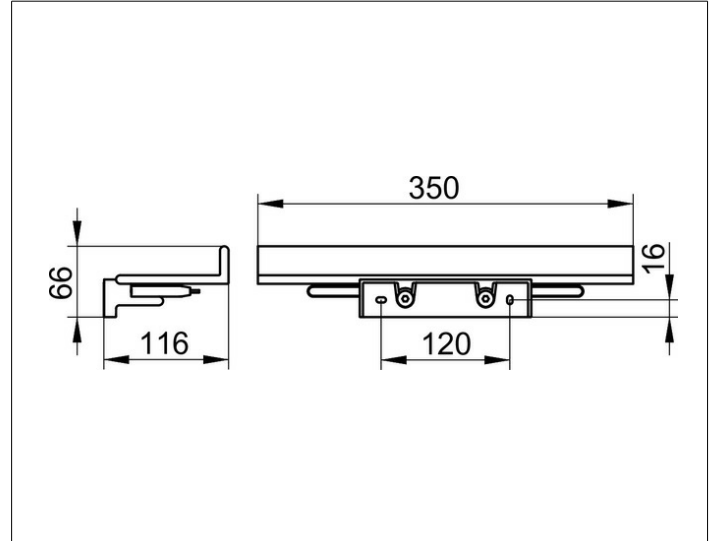

Collection Reva

12859370000 Shower shelf

PRODUCT

DRAWING

PRODUCT ATTRIBUTES

with integrated glass wiper,
removable, with concealed fastening screws,
with integrated hook

SURFACE

black matt