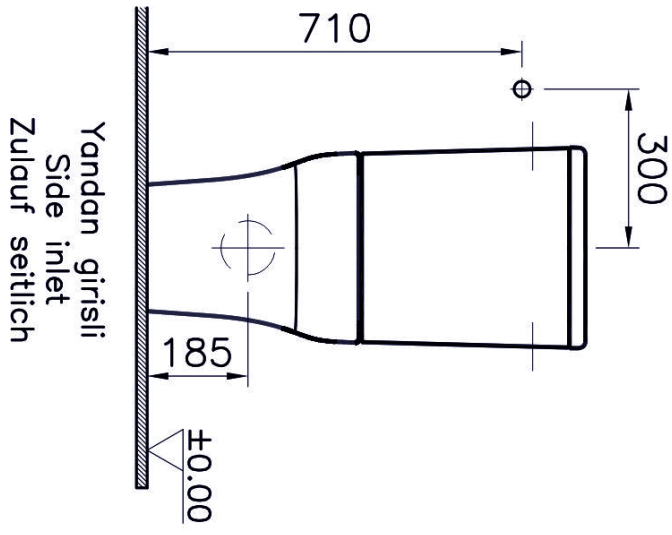

VitrA

Zentrum

Tanım Zentrum Rim-ex close-coupled WC pan, Open-back

| | |
|---------------------|-------------------|
| Kod | 5789B003-0075 |
| Product Properties | Easy Installation |
| Connection Type | Horizontal Outlet |
| Bidet Nozzle Inlet | Without Nozzle |
| Compatible Products | 94-003-001 |
| Water Capacity | 3-6 L(Adjustable) |
| VitrAclean | No |
| Dimensions | 60 |
| Colour | White |