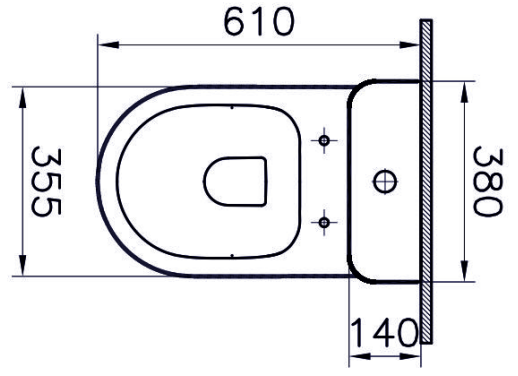

VitrA

Zentrum

Tanım Zentrum Rim-ex close-coupled WC pan, Open-back

| | |
|---------------------|-------------------|
| Kod | 5789B003-0075 |
| Product Properties | Easy Installation |
| Connection Type | Horizontal Outlet |
| Bidet Nozzle Inlet | Without Nozzle |
| Compatible Products | 94-003-001 |
| Water Capacity | 3-6 L(Adjustable) |
| VitrAclean | No |
| Dimensions | 60 |
| Colour | White |