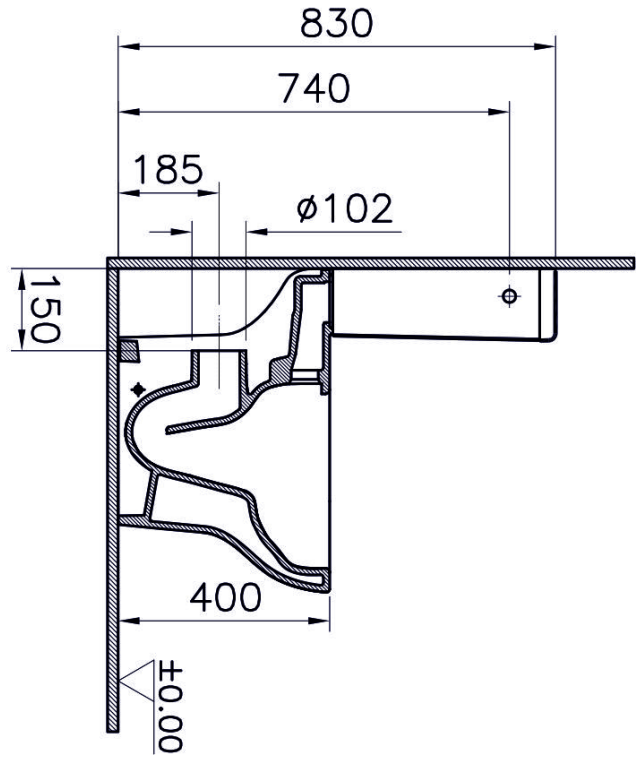

VitrA

Zentrum

Tanım Zentrum Rim-ex close-coupled WC pan, Open-back

| | |
|---------------------|-------------------|
| Kod | 5789B003-0075 |
| Product Properties | Easy Installation |
| Connection Type | Horizontal Outlet |
| Bidet Nozzle Inlet | Without Nozzle |
| Compatible Products | 94-003-001 |
| Water Capacity | 3-6 L(Adjustable) |
| VitrAclean | No |
| Dimensions | 60 |
| Colour | White |