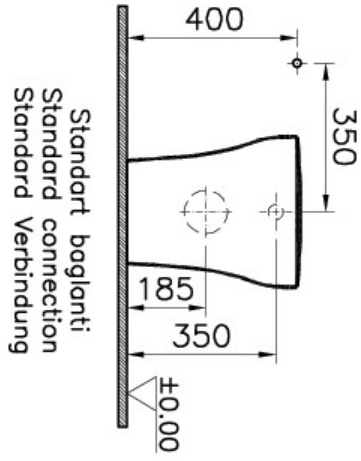

## Zentrum

---

Tanım Zentrum Back-to-Wall WC Pan

---

Kod	5788L003-0075
Connection Type	Horizontal Outlet
Bidet Nozzle Inlet	Without Nozzle
CE	Yes
Material	Ceramic
NF	Yes
Compatible Products	94-003-001
VitrAclean	No
Colour	White