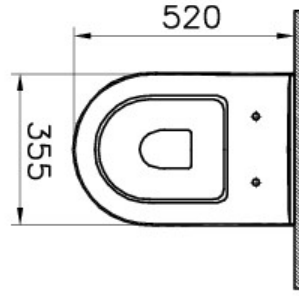

## Zentrum

---

Tanım Zentrum Back-to-Wall WC Pan

---

Kod	5788L003-0075
Connection Type	Horizontal Outlet
Bidet Nozzle Inlet	Without Nozzle
CE	Yes
Material	Ceramic
NF	Yes
Compatible Products	94-003-001
VitrAclean	No
Colour	White