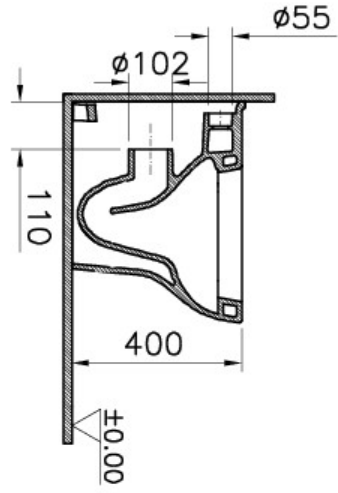

## Zentrum

---

Tanım Zentrum Back-to-Wall WC Pan

---

Kod	5788L003-0075
Connection Type	Horizontal Outlet
Bidet Nozzle Inlet	Without Nozzle
CE	Yes
Material	Ceramic
NF	Yes
Compatible Products	94-003-001
VitrAclean	No
Colour	White