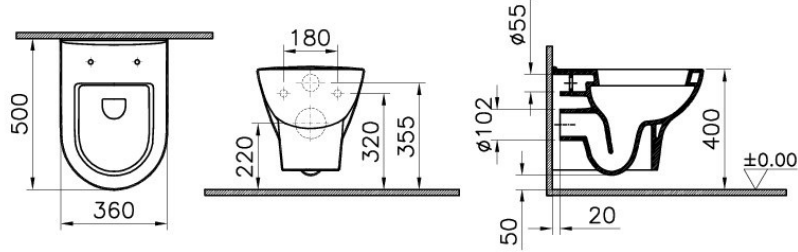

VitrA

Zentrum

Tanım Zentrum Wall-Hung WC Pan

Kod	5785L003-0075
Product Properties	Water Saving
Connection Type	Horizontal Outlet
Bidet Nozzle Inlet	Without Nozzle
CE	Yes
NF	Yes
Compatible Products	94-003-001
VitrAclean	No
Colour	White