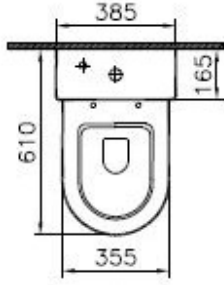

VitrA

Zentrum

Tanım Zentrum Close-Coupled WC Pan, Open Back

Kod	5781L003-7200
Compatible Products	94-003-001
Water Capacity	3-6 L(Adjustable)
VitrAclean	No
Product Properties	Easy Installation
Dimensions	60
Colour	White