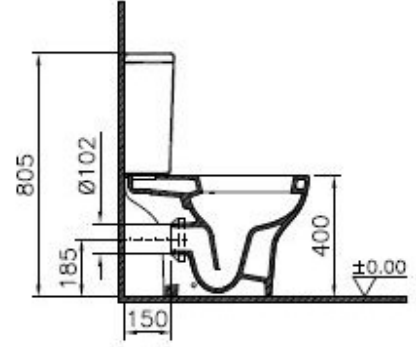

VitrA

Zentrum

Tanım Zentrum Close-Coupled WC Pan, Open Back

Kod	5781L003-7200
Compatible Products	94-003-001
Water Capacity	3-6 L(Adjustable)
VitrAclean	No
Product Properties	Easy Installation
Dimensions	60
Colour	White