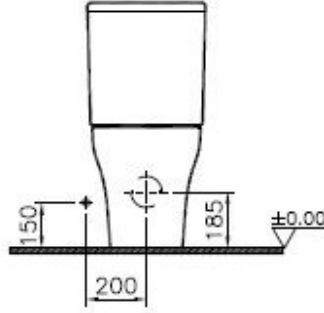

VitrA

Zentrum

Tanım Zentrum Close-Coupled WC Pan, Open Back

Kod	5781L003-7200
Compatible Products	94-003-001
Water Capacity	3-6 L(Adjustable)
VitrAclean	No
Product Properties	Easy Installation
Dimensions	60
Colour	White