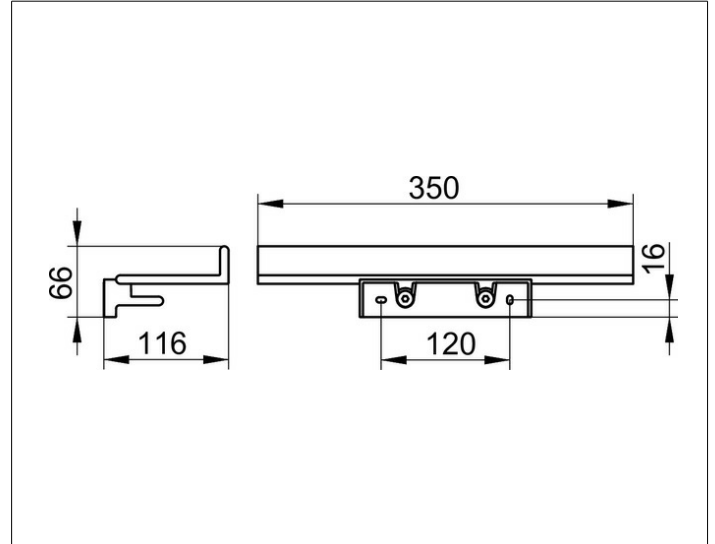

Collection Reva  
12858370000 Shower shelf

**PRODUCT**

**DRAWING**

**PRODUCT ATTRIBUTES**

removable, with concealed fastening screws,  
with integrated hook

**SURFACE**

black matt