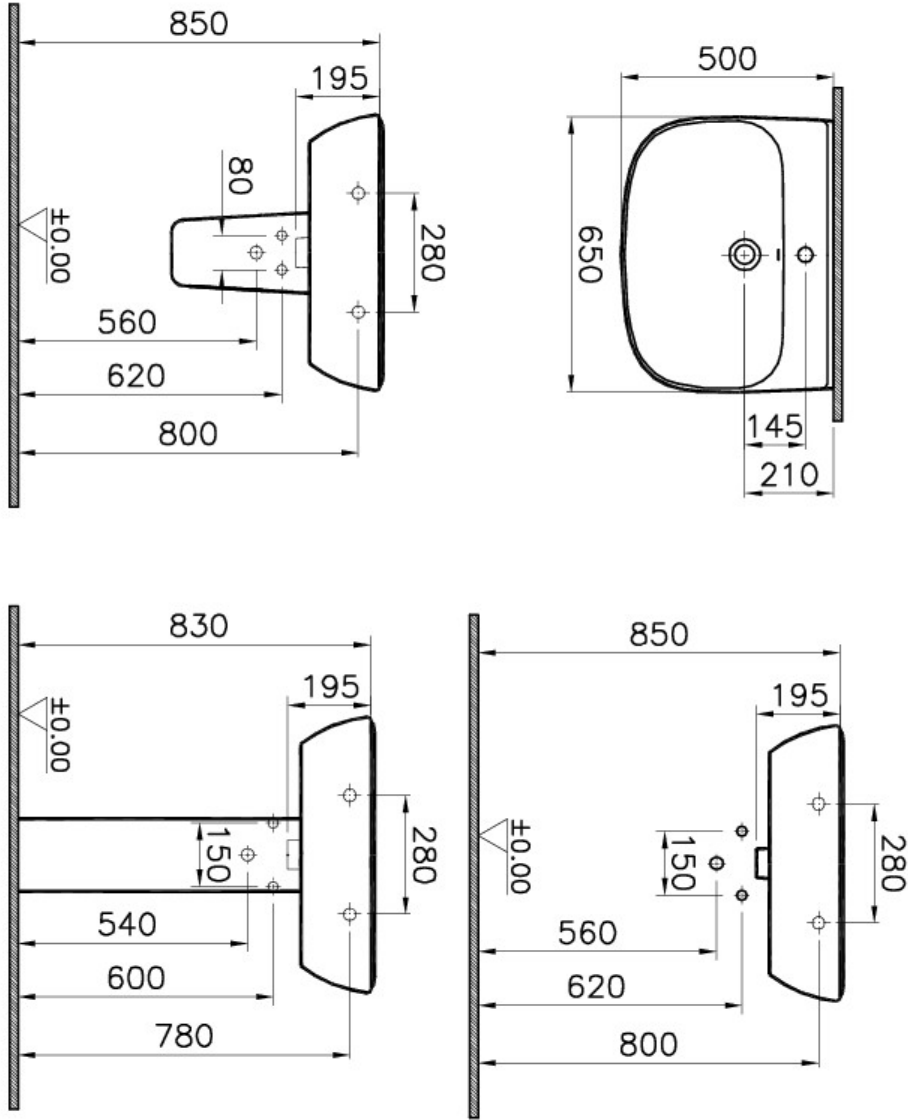

Vitra

Zentrum

Tanım Zentrum Washbasin, 65 cm

Kod	5634L003-0001
Tap Hole Option	Middle Tap Hole
Overflow Hole	With Hole
Material	Ceramic
Compatible Products	5281L003-7201
VitrAclean	No
Dimensions	65
Colour	White