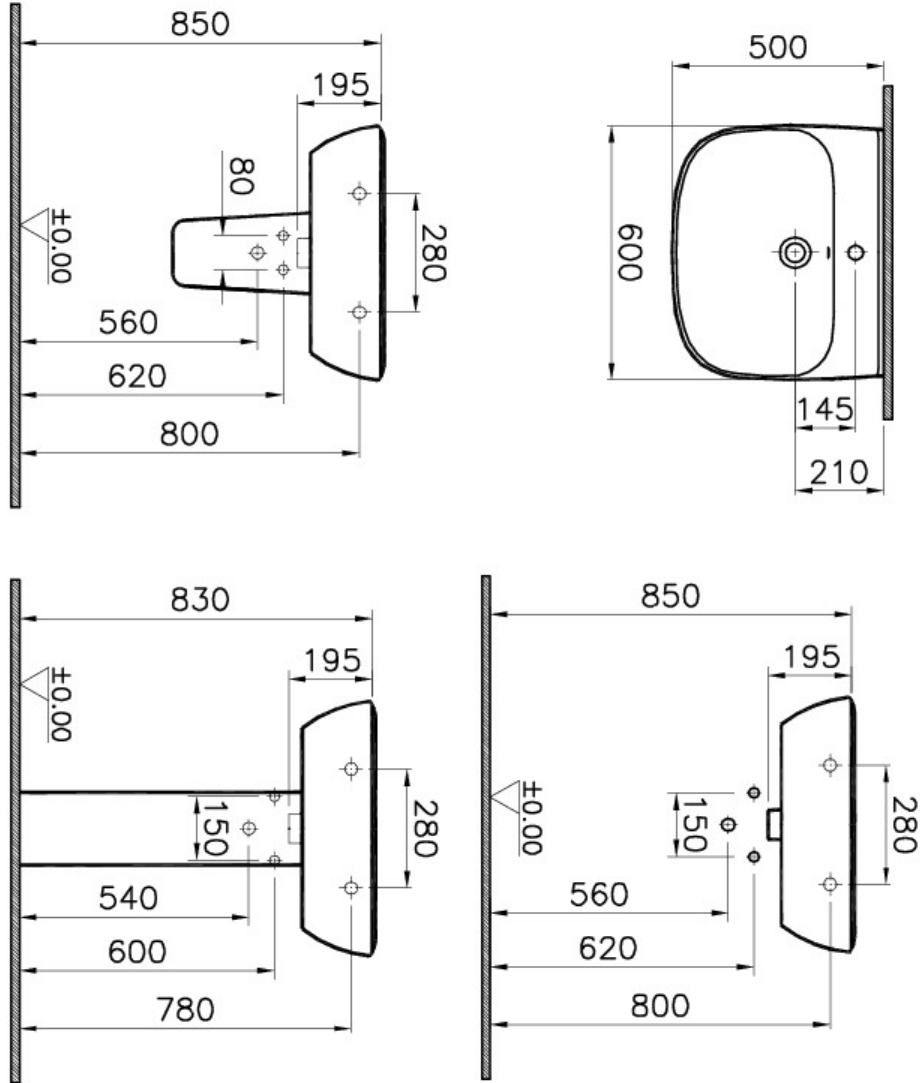

Vitra

Zentrum

Tanım Zentrum Washbasin, 60 cm

Kod	5633L003-0001
Tap Hole Option	Middle Tap Hole
Overflow Hole	With Hole
Material	Ceramic
Compatible Products	5281L003-7201
VitrAclean	No
Dimensions	60
Colour	White