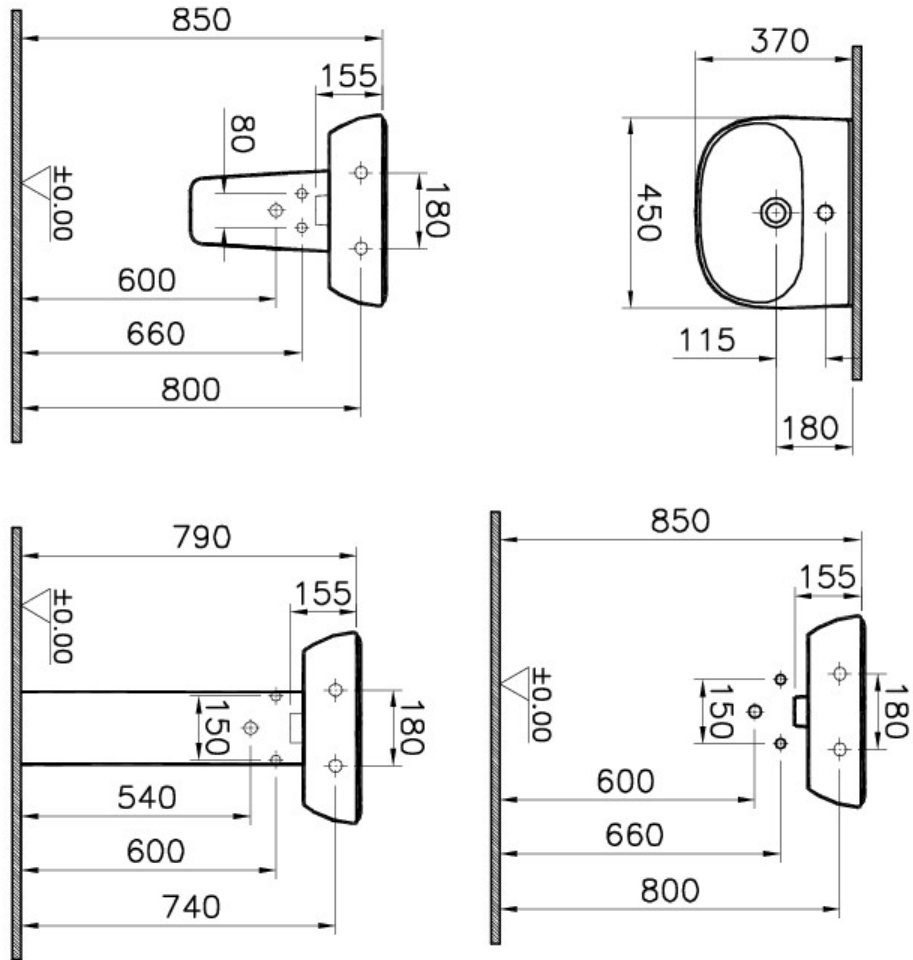

Vitra

Zentrum

Tanım Zentrum Washbasin, 45 cm

Kod	5631L003-0001
Tap Hole Option	Middle Tap Hole
Overflow Hole	With Hole
Material	Ceramic
Compatible Products	5281L003-7201
VitrAclean	No
Dimensions	45
Colour	White