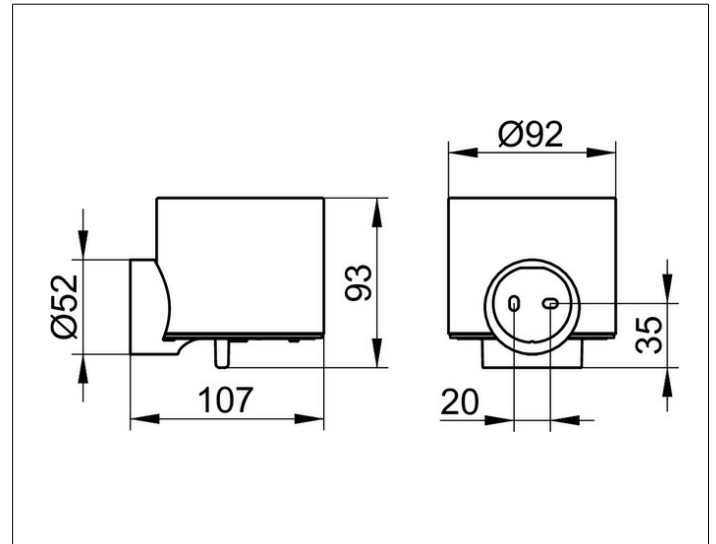

Collection Reva

12852019000 Lotion dispenser

PRODUCT

DRAWING

PRODUCT ATTRIBUTES

crystal glass matt, complete with holder and pump  
for liquid soap

Capacity: approx. 150 ml

Dosage: approx. 0,5ml/stroke

SURFACE

chrome-plated