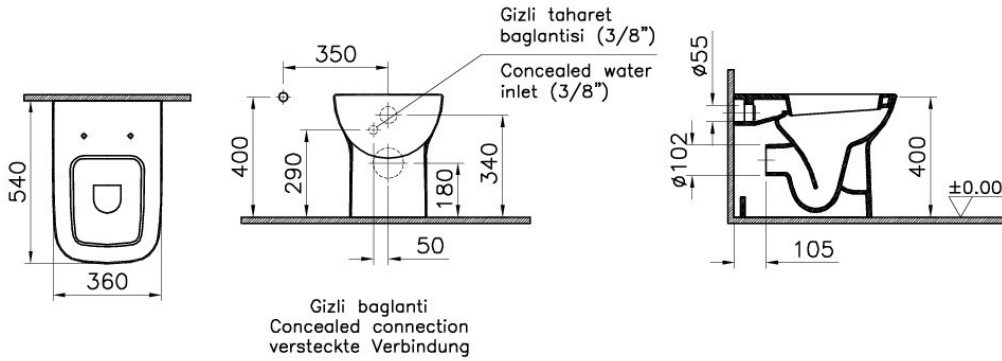

VitrA

S20

Tanım S20 Back-to-Wall WC Pan

Kod	5520L003-0075
Product Properties	Water Saving
Connection Type	Horizontal Outlet
Bidet Nozzle Inlet	Without Nozzle
CE	Yes
Compatible Products	77 ++++ Toilet Seat
VitrAclean	No
Colour	White