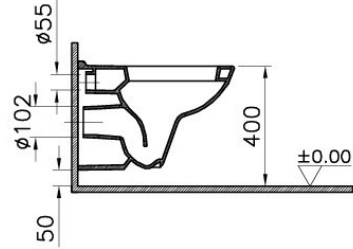

VitrA

S20

Tanım S20 Wall-Hung WC Pan, 52 cm

Kod	5507L003-0101
Bidet Nozzle Inlet	Without Nozzle
CE	Yes
Material	Ceramic
Compatible Products	77 ++++ Toilet Seat
VitrAclean	No
Product Properties	Water Saving
Connection Type	Horizontal Outlet
Dimensions	52
Colour	White