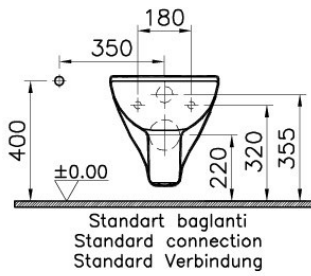

VitrA

S20

Tanım S20 Wall-Hung WC Pan, 52 cm

Kod	5507L003-0101
Bidet Nozzle Inlet	Without Nozzle
CE	Yes
Material	Ceramic
Compatible Products	77 ++++ Toilet Seat
VitrAclean	No
Product Properties	Water Saving
Connection Type	Horizontal Outlet
Dimensions	52
Colour	White