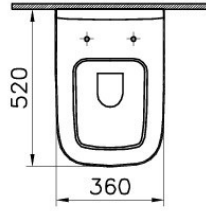

VitrA

S20

Tanım S20 Wall-Hung WC Pan, 52 cm

Kod	5507L003-0101
Bidet Nozzle Inlet	Without Nozzle
CE	Yes
Material	Ceramic
Compatible Products	77 ++++ Toilet Seat
VitrAclean	No
Product Properties	Water Saving
Connection Type	Horizontal Outlet
Dimensions	52
Colour	White