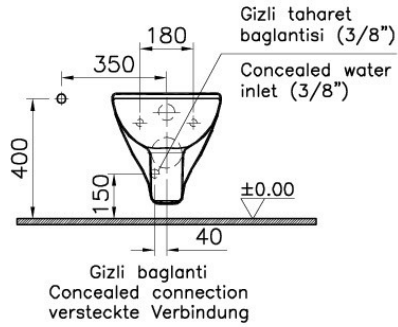

VitrA

S20

Tanım S20 Wall-Hung WC Pan, 52 cm

Kod	5507L003-0101
Bidet Nozzle Inlet	Without Nozzle
CE	Yes
Material	Ceramic
Compatible Products	77 ++++ Toilet Seat
VitrAclean	No
Product Properties	Water Saving
Connection Type	Horizontal Outlet
Dimensions	52
Colour	White