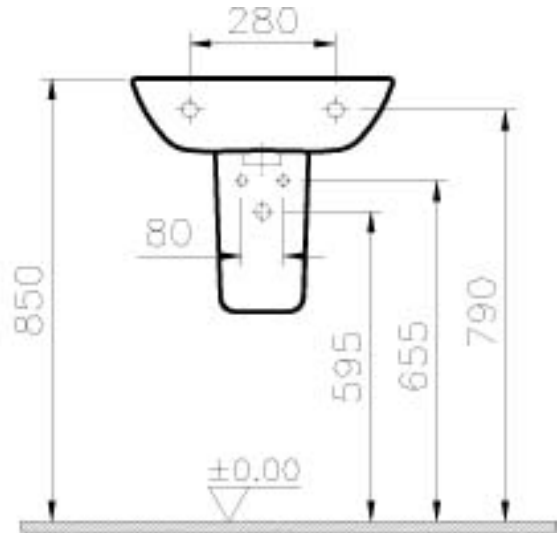

VitrA

S20

Tanım S20 Cloakroom washbasin, 50cm

Kod	5501L003-0022
Tap Hole Option	2 Tap Holes
CE	Yes
Material	Ceramic
NF	Yes
Compatible Products	5281 +++++ Trap Cover
VitrAclean	No
Dimensions	50
Colour	White