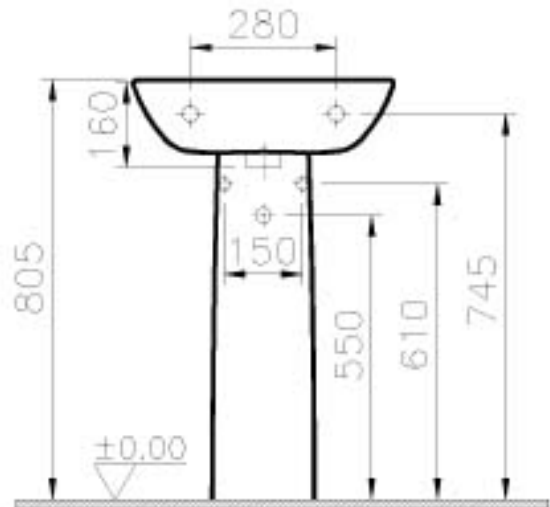

VitrA

S20

Tanım S20 Cloakroom washbasin, 50cm

Kod	5501L003-0022
Tap Hole Option	2 Tap Holes
CE	Yes
Material	Ceramic
NF	Yes
Compatible Products	5281 +++++ Trap Cover
VitrAclean	No
Dimensions	50
Colour	White