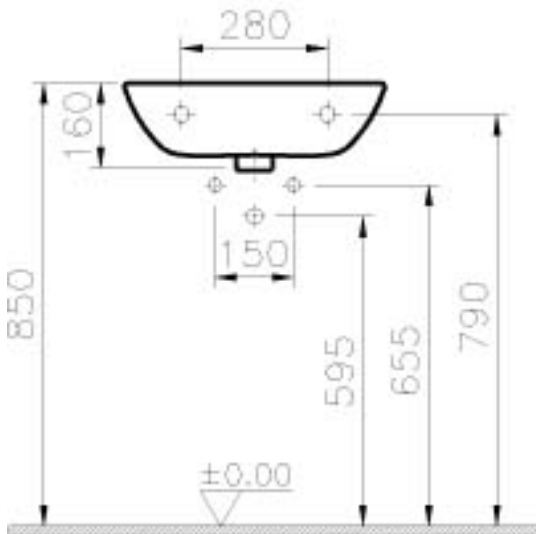

VitrA

S20

Tanım S20 Cloakroom washbasin, 50cm

Kod	5501L003-0022
Tap Hole Option	2 Tap Holes
CE	Yes
Material	Ceramic
NF	Yes
Compatible Products	5281 +++++ Trap Cover
VitrAclean	No
Dimensions	50
Colour	White