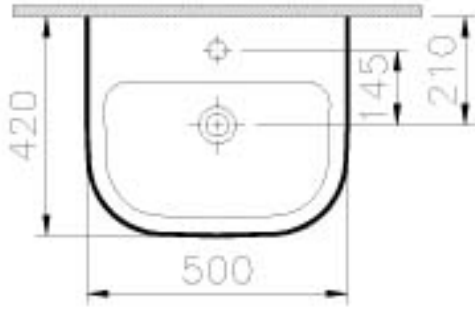

VitrA

S20

Tanım S20 Cloakroom washbasin, 50cm

Kod	5501L003-0022
Tap Hole Option	2 Tap Holes
CE	Yes
Material	Ceramic
NF	Yes
Compatible Products	5281 +++++ Trap Cover
VitrAclean	No
Dimensions	50
Colour	White