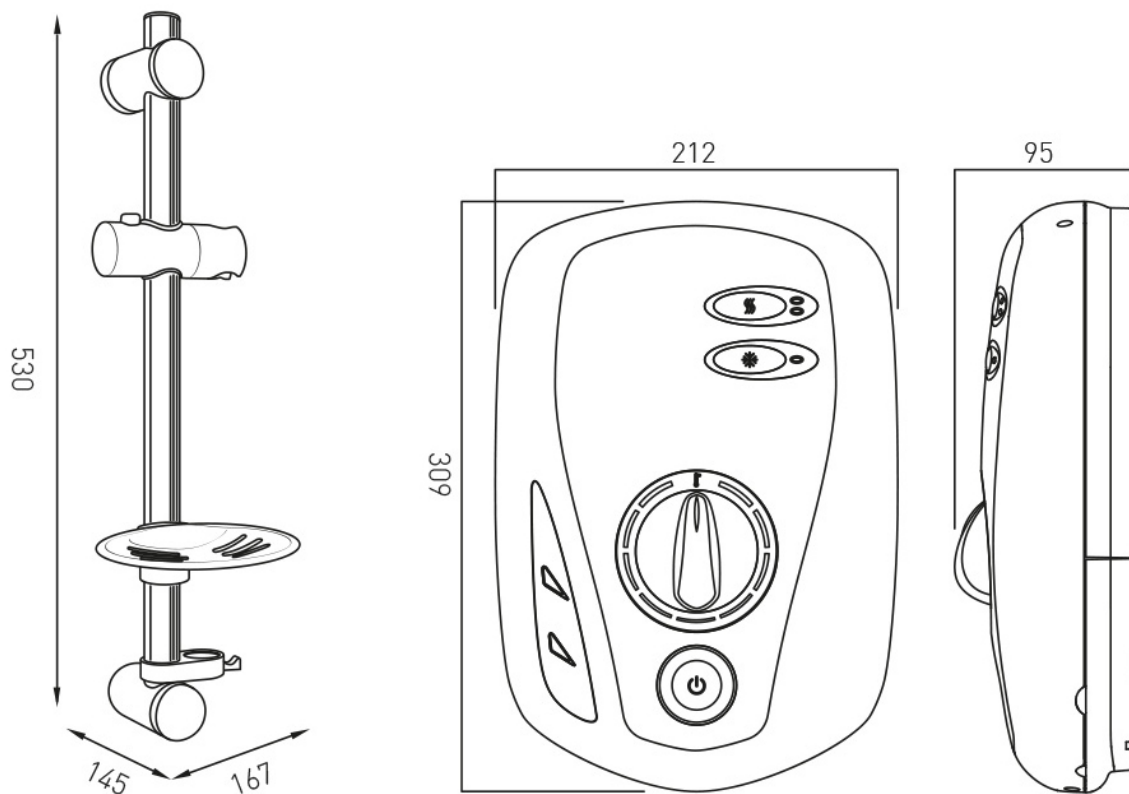

TECHNICAL DRAWING

COLLECTION: ELECTRIC SHOWERS

PRODUCT CODE: ELS-CHR-85-CP

tel: 01934 744466
email: sales@vado.com
www.vado.com

where inspiration flows
taps | showering | accessories