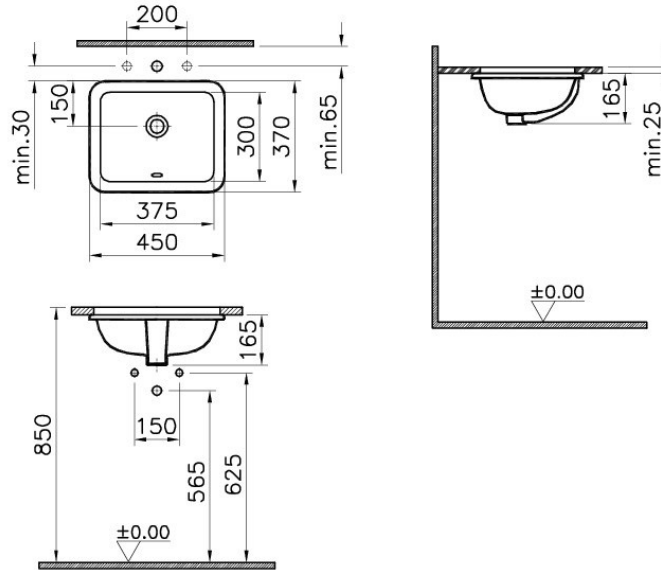

## S20

Tanım S20 Square Undercounter Basin, 38 cm

|                 |                  |
|-----------------|------------------|
| Kod             | 5473B003-0618    |
| Tap Hole Option | Without Tap Hole |
| Overflow Hole   | With Hole        |
| CE              | Yes              |
| Material        | Ceramic          |
| VitrAclean      | No               |
| Dimensions      | 38               |
| Colour          | White            |