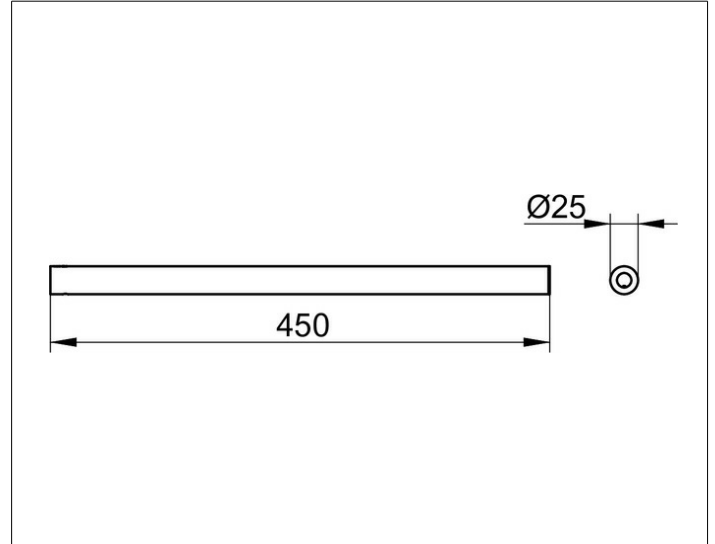

Collection Reva
12820010000 Towel holder

PRODUCT

DRAWING

PRODUCT ATTRIBUTES

fixed

SURFACE

chrome-plated

DIMENSION

450 mm