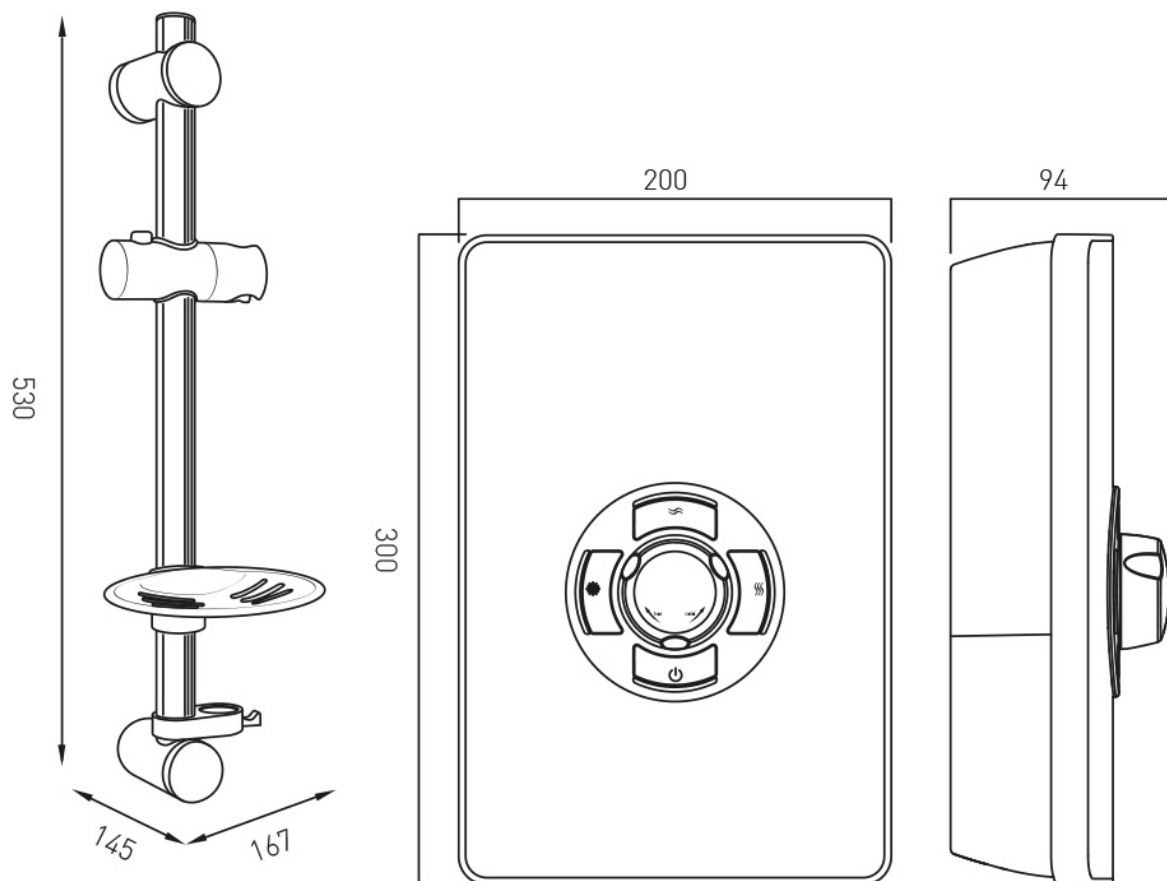

# SPECIFICATION SHEET

**COLLECTION:** ELECTRIC SHOWERS

**PRODUCT CODE:** ELS-ELE-95-MET

**DESCRIPTION:**

a fashion-led, modern design electric shower with soft press illuminated buttons, start/stop switch, power on indicator, low pressure indicator and phased shutdown feature which helps to reduce limescale build-up  
supplied complete with slide rail kit  
anti-kink chrome hose  
easy clean shower head with 5 spray patterns  
colours available:  
bronze  
black speckled  
grey  
metallic  
8.5kW and 9.5kW versions available  
2 year guarantee  
cold feed easy plumb installation  
BEAB, CE and BS approved

# TECHNICAL DRAWING

**COLLECTION:** ELECTRIC SHOWERS

**PRODUCT CODE:** ELS-ELE-95-MET

tel: 01934 744466  
email: sales@vado.com  
www.vado.com

**where inspiration flows**  
taps | showering | accessories