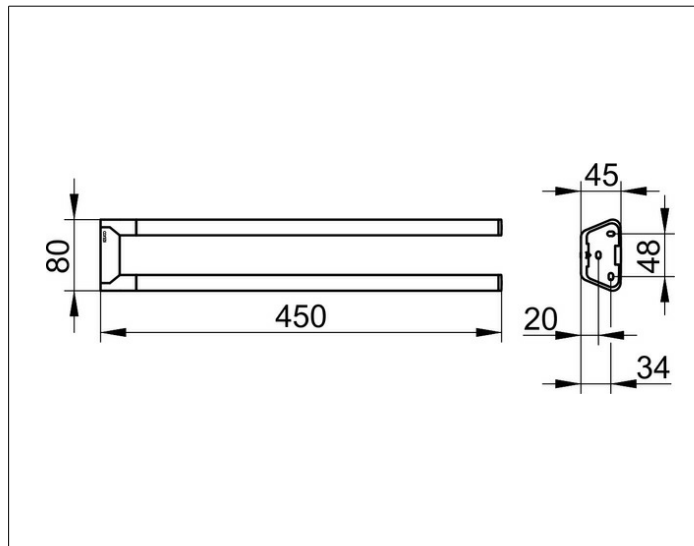

Collection Reva

12818010000 Towel holder

PRODUCT

DRAWING

PRODUCT ATTRIBUTES

fixed

SURFACE

chrome-plated

DIMENSION

450 mm