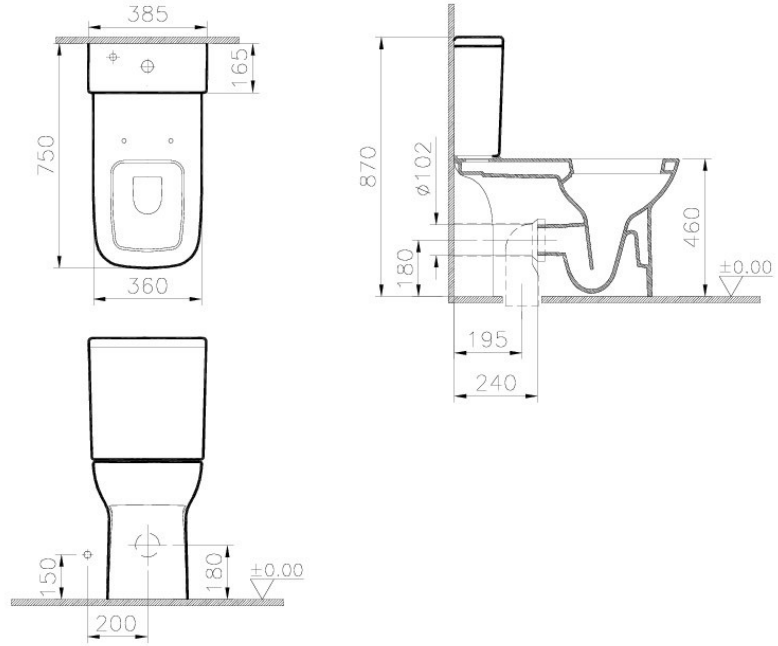

VitrA

S20

Tanım S20 Comfort Close-Coupled WC Pan

Kod	5293L003-0075
Product Properties	Accessible Bathrooms
Bidet Nozzle Inlet	Without Nozzle
Compatible Products	5422 ++++ Cistern (Bottom Inlet)
VitrA Clean	No
Colour	White