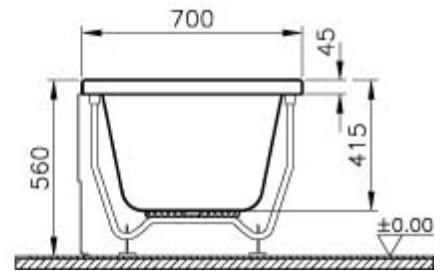

VitrA

Neon

Tanım Neon 170x70 cm Rectangular Bathtub

| | |
|-------------------------------|----------------|
| Kod | 52530001000 |
| Compatible VitrA Technologies | Vitra Antislip |
| Panel Options | Acrylic |
| Shape | Rectangular |
| Hydromassage Option | Not Available |
| Leg | Not Available |
| Compatible Products | 54910001000 |
| Dimensions | 170x70 |