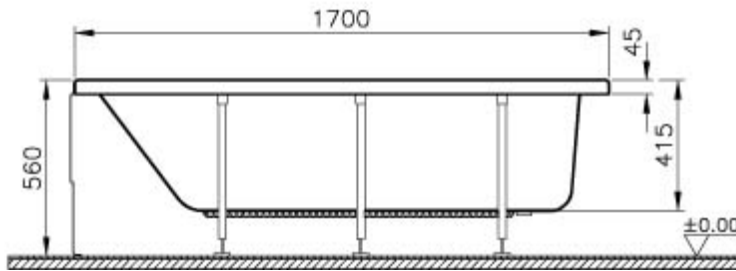

VitrA

Neon

Tanım Neon 170x70 cm Rectangular Bathtub

| | |
|-------------------------------|----------------|
| Kod | 52530001000 |
| Compatible VitrA Technologies | Vitra Antislip |
| Panel Options | Acrylic |
| Shape | Rectangular |
| Hydromassage Option | Not Available |
| Leg | Not Available |
| Compatible Products | 54910001000 |
| Dimensions | 170x70 |