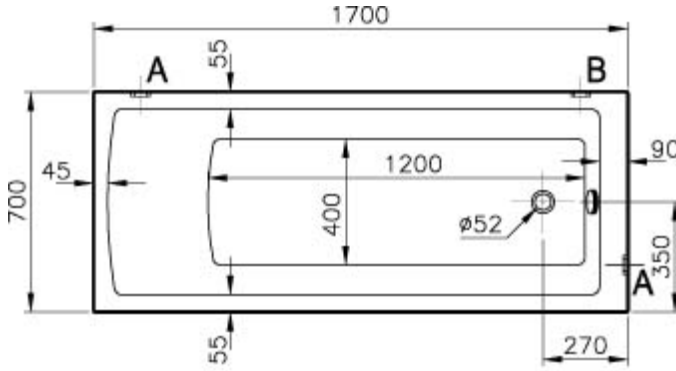

VitrA

Neon

Tanım Neon 170x70 cm Rectangular Bathtub

| | |
|-------------------------------|----------------|
| Kod | 52530001000 |
| Compatible VitrA Technologies | Vitra Antislip |
| Panel Options | Acrylic |
| Shape | Rectangular |
| Hydromassage Option | Not Available |
| Leg | Not Available |
| Compatible Products | 54910001000 |
| Dimensions | 170x70 |