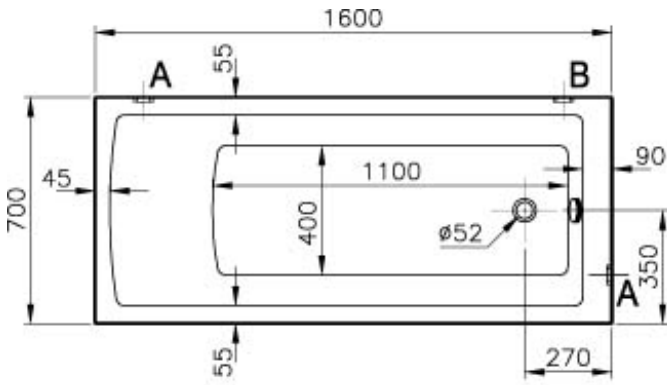

VitrA

Neon

Tanım Neon 160x70 cm Rectangular Bathtub

Kod	52520001000
Compatible VitrA Technologies	Vitra Antislip
Panel Options	Acrylic
Shape	Rectangular
Hydromassage Option	Not Available
Leg	Not Available
Compatible Products	54900001000
Dimensions	160x70