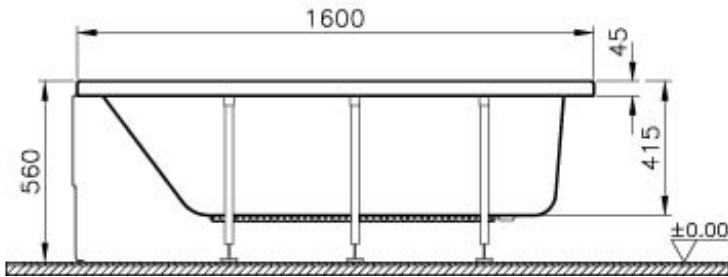

VitrA

Neon

Tanım Neon 160x70 cm Rectangular Bathtub

Kod	52520001000
Compatible VitrA Technologies	Vitra Antislip
Panel Options	Acrylic
Shape	Rectangular
Hydromassage Option	Not Available
Leg	Not Available
Compatible Products	54900001000
Dimensions	160x70