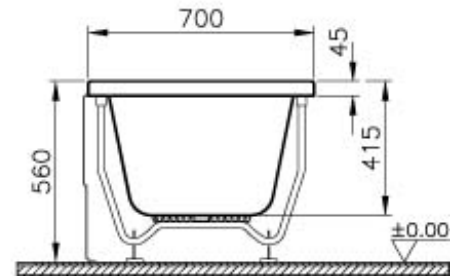

VitrA

Neon

Tanım Neon 160x70 cm Rectangular Bathtub

Kod	52520001000
Compatible VitrA Technologies	Vitra Antislip
Panel Options	Acrylic
Shape	Rectangular
Hydromassage Option	Not Available
Leg	Not Available
Compatible Products	54900001000
Dimensions	160x70