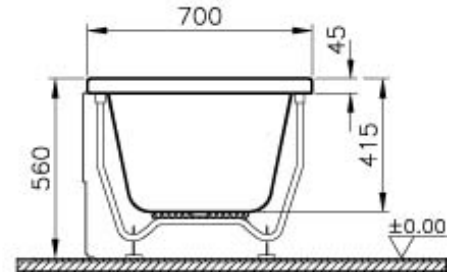

VitrA

Neon

Tanım Neon 150x70 cm Rectangular Bathtub

Kod	52510001000
Compatible VitrA Technologies	Vitra Antislip
Panel Options	Acrylic
Shape	Rectangular
Hydromassage Option	Not Available
Leg	Not Available
Compatible Products	59990251000
Dimensions	150x70