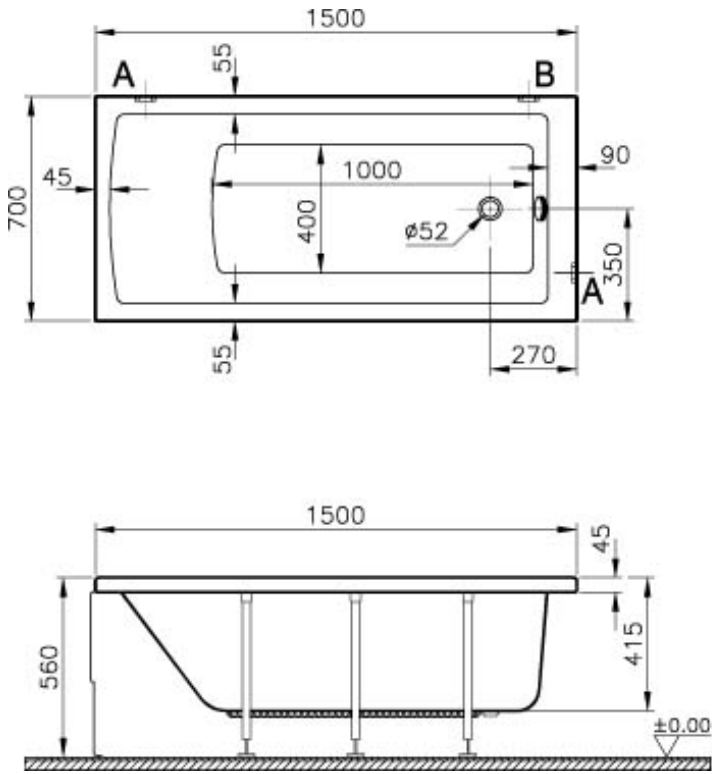

VitrA

Neon

Tanım Neon 150x70 cm Rectangular Bathtub

Kod	52510001000
Compatible VitrA Technologies	Vitra Antislip
Panel Options	Acrylic
Shape	Rectangular
Hydromassage Option	Not Available
Leg	Not Available
Compatible Products	59990251000
Dimensions	150x70