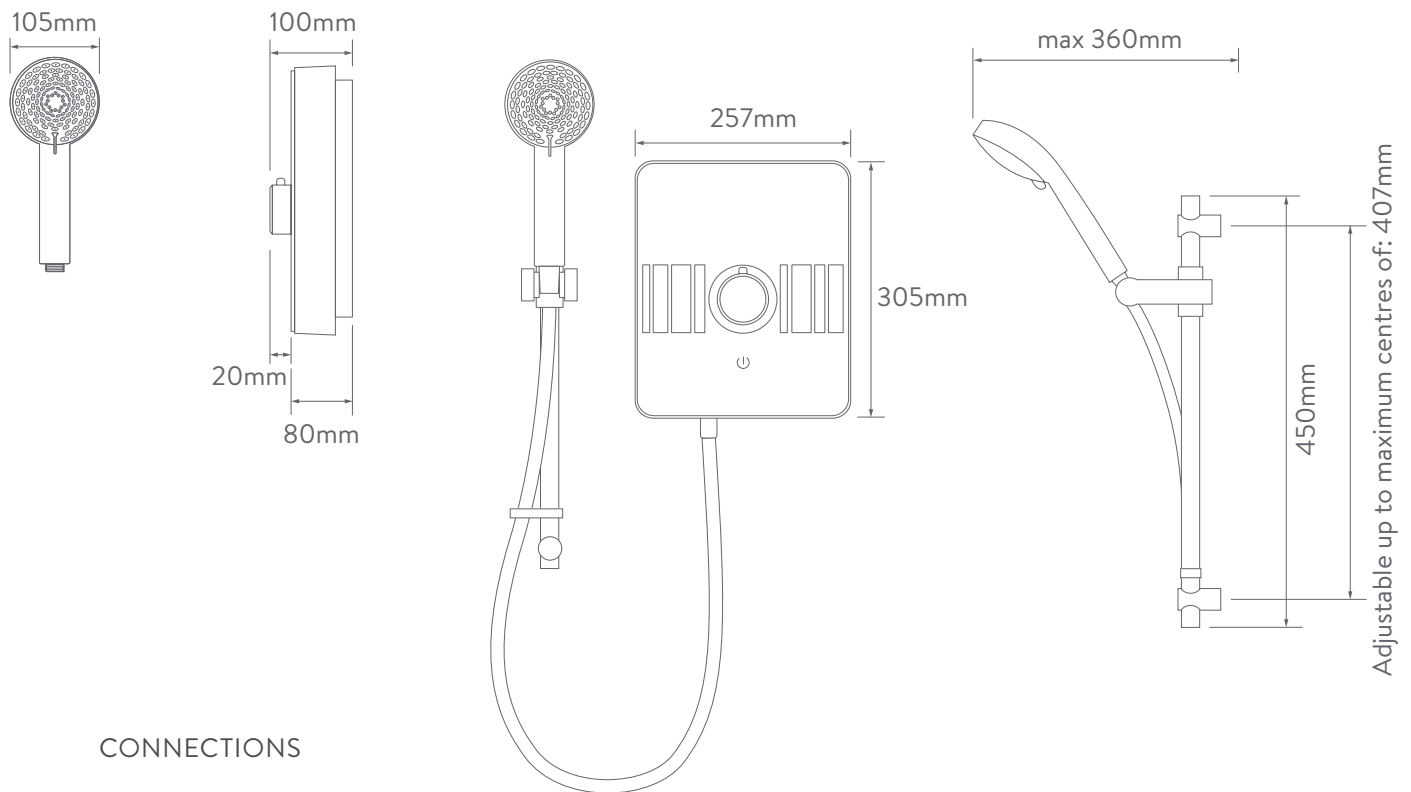

AQUALISA

LUMI™

ELECTRIC SHOWER

LME10501

10.5KW WITH ADJUSTABLE HEAD – CHROME

DIMENSIONAL DRAWINGS

CONNECTIONS