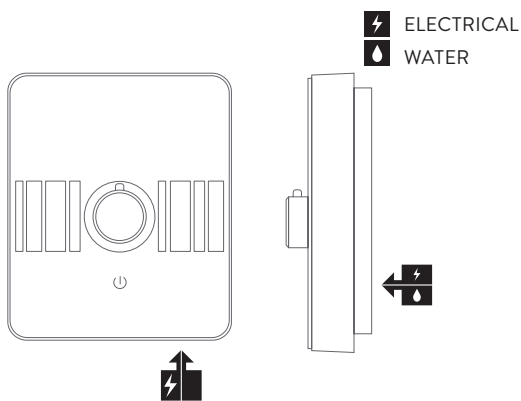

AQUALISA

LUMI™

ELECTRIC SHOWER

LME10501

10.5KW WITH ADJUSTABLE HEAD – CHROME

DIMENSIONAL DRAWINGS

CONNECTIONS