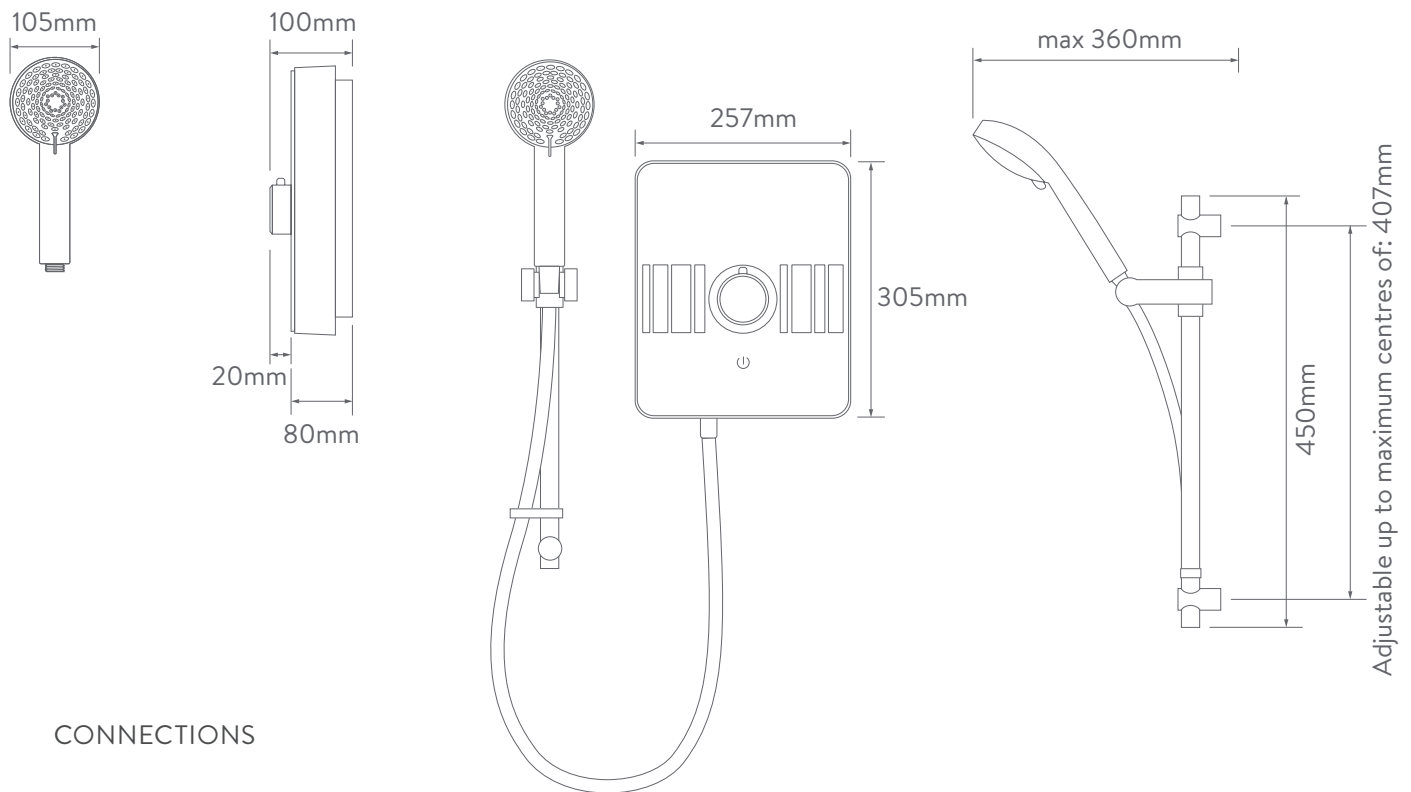

AQUALISA

LUMI™

ELECTRIC SHOWER

LME8501

8.5KW WITH ADJUSTABLE HEAD - CHROME

DIMENSIONAL DRAWINGS

CONNECTIONS