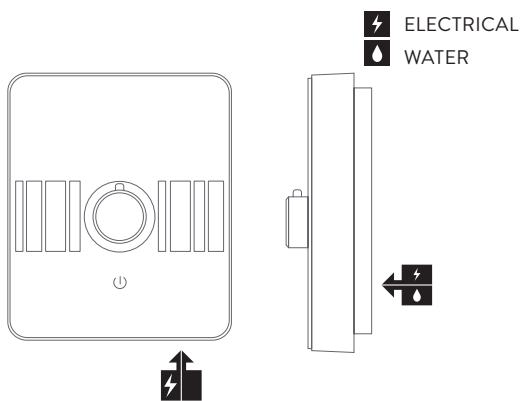

AQUALISA

LUMI™

ELECTRIC SHOWER

LME8501

8.5KW WITH ADJUSTABLE HEAD - CHROME

DIMENSIONAL DRAWINGS

CONNECTIONS