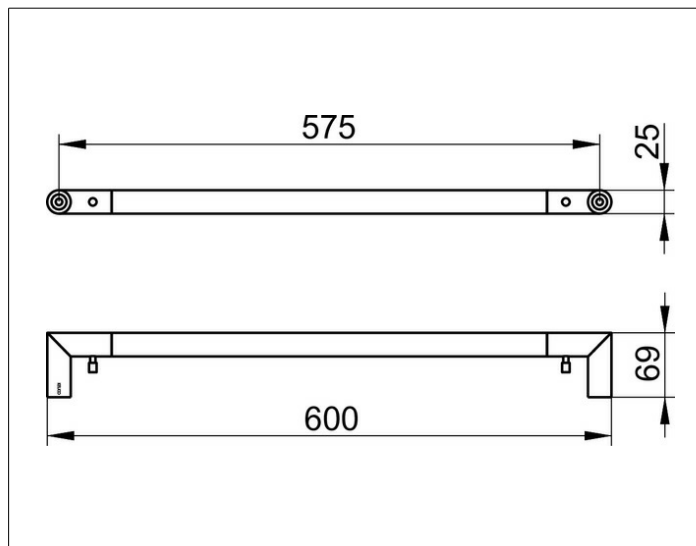

Collection Reva

12801010600 Towel rail

PRODUCT

DRAWING

PRODUCT ATTRIBUTES

with integrated hook

SURFACE

chrome-plated

DIMENSION

600 mm