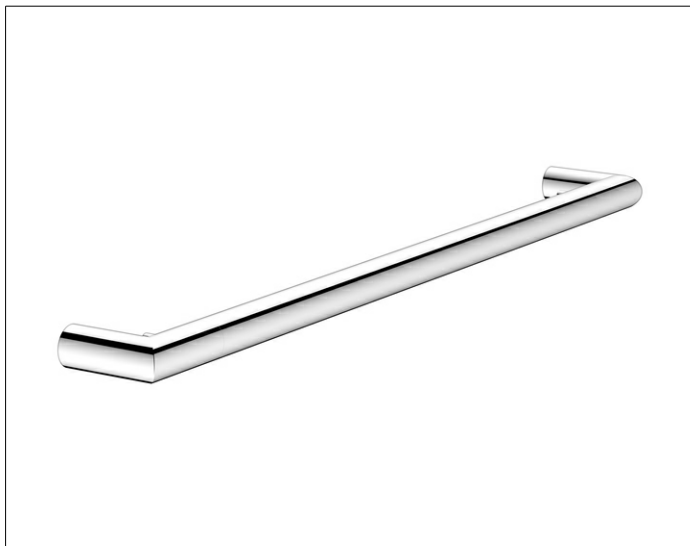

Collection Reva

12801010600 Towel rail

PRODUCT

DRAWING

PRODUCT ATTRIBUTES

with integrated hook

SURFACE

chrome-plated

DIMENSION

600 mm