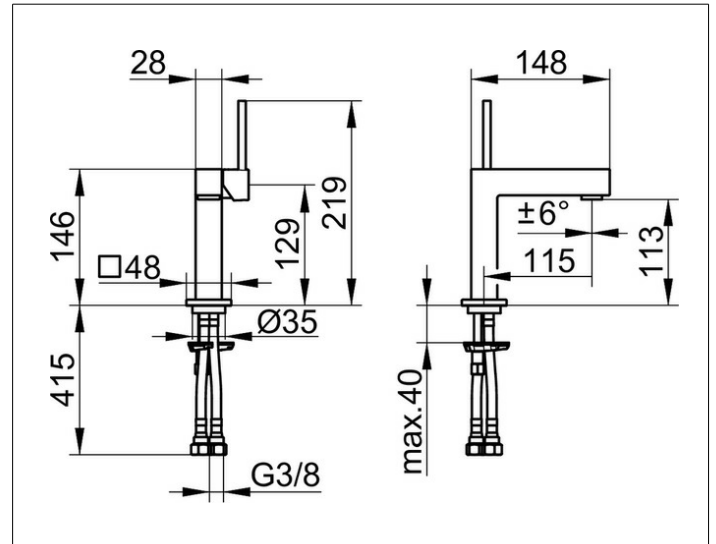

Edition 90 Square

59104010100 Single lever basin mixer 110

PRODUCT

DRAWING

PRODUCT ATTRIBUTES

without pop-up waste,
 single hole installation,
 cartridge with ceramic discs,
 aerator M 24x1, adjustable,
 pressure hoses 435 mm, G 3/8 inch
 flow rate reduced to 7,6 l/min.

SURFACE

chrome-plated