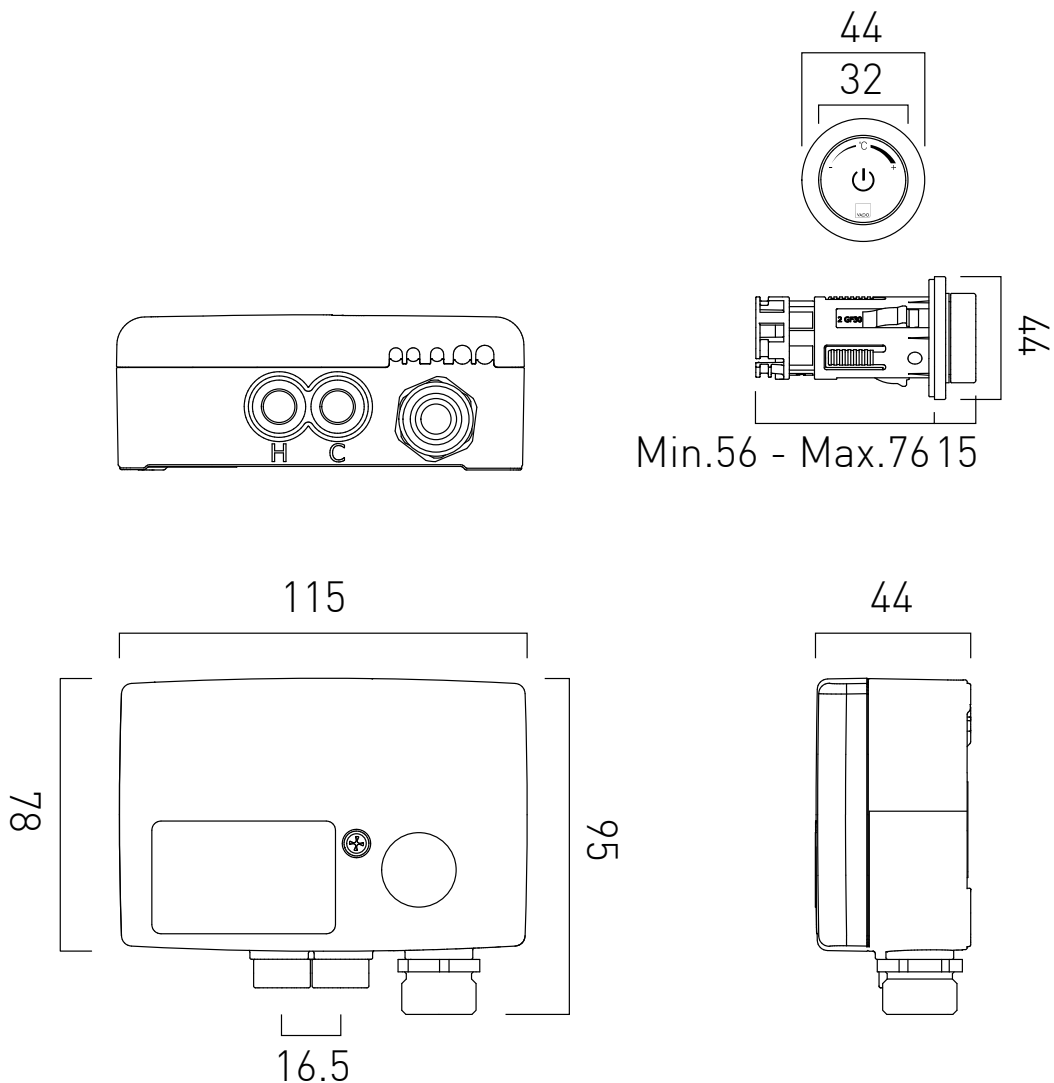

# TECHNICAL DRAWING

**COLLECTION:** SENSORI DIAL  
**PRODUCT CODE:** DIA-1000

tel: 01934 744466  
email: sales@vado.com  
www.vado.com

**where inspiration flows**  
taps | showering | accessories