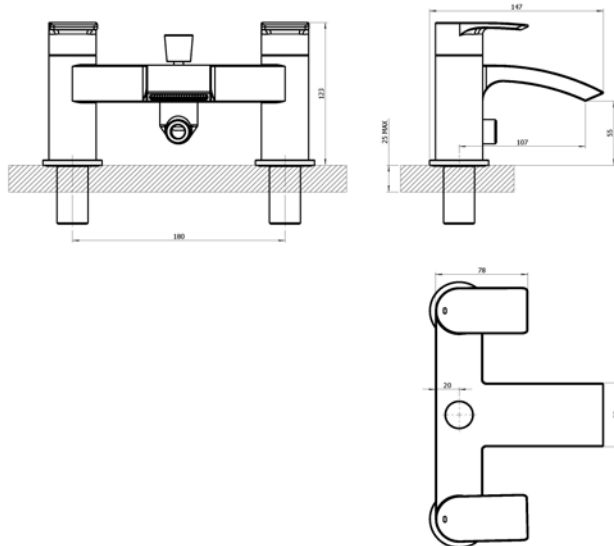

# LAMINA

## 4K9005 – H PATTERN BATH SHOWER MIXER

**Francis Pegler**  
BY COMAP

Specification	
Finish	Chrome
Body	Brass
Fittings	Metal backnut & washer
Connection	3/4" BSP threaded tail
Min dynamic pressure	0.1
Max dynamic pressure	6
Max static pressure	25
Max water temperature	60°C

Flow rates				
Pressure	0.1	0.5	1	3
L/min	13.8	30	26.3	39.4
+ supplied restrictors	NA	NA	32	38

All Pressures are in Bar.  
 Dimensions supplied are nominal and subject to tolerance.  
 Performance details are based on trials under test conditions and for guidance only.  
 The Company reserves the right to change product specification without prior notice.