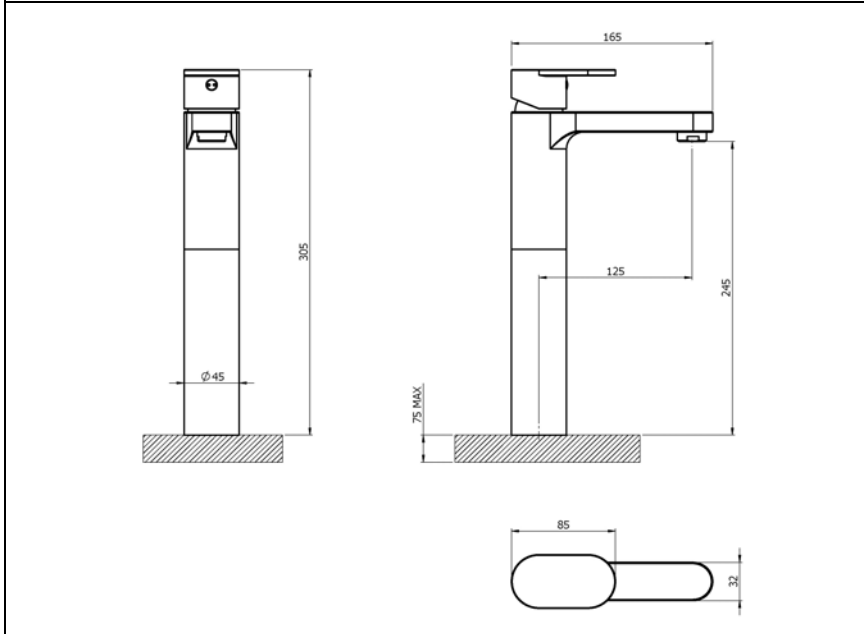

STRATA BLADE

4K6054 – TALL MONO BASIN

Francis Pegler
BY COMAP

Specification	
Finish	Chrome
Body	Brass
Fittings	Metal plate, washer, stud & locking nut
Connection	M12 – DN8 flexible hoses with 1/2" BSP threaded ends
Min dynamic pressure	0.1
Max dynamic pressure	6
Max static pressure	16
Max water temperature	60°C

Flow rates				
Pressure	0.1	0.5	1	3
L/min	1.1	5.9	9.1	17.2

All Pressures are in Bar.
 Dimensions supplied are nominal and subject to tolerance.
 Inclusion of aerator (if supplied) or restrictors (sold separately unless stated) will affect flow rate result.
 Performance details are based on trials under test conditions and for guidance only.
 The Company reserves the right to change product specification without prior notice.

Features & Benefits

 Guarantee	 Low Pressure	 Flexible Hose	 Click Waste
 Flow Straightener	 Flow Aerator	 Single Flow	

Certifications

1704392 - April 22	Tested at 0.2 bar