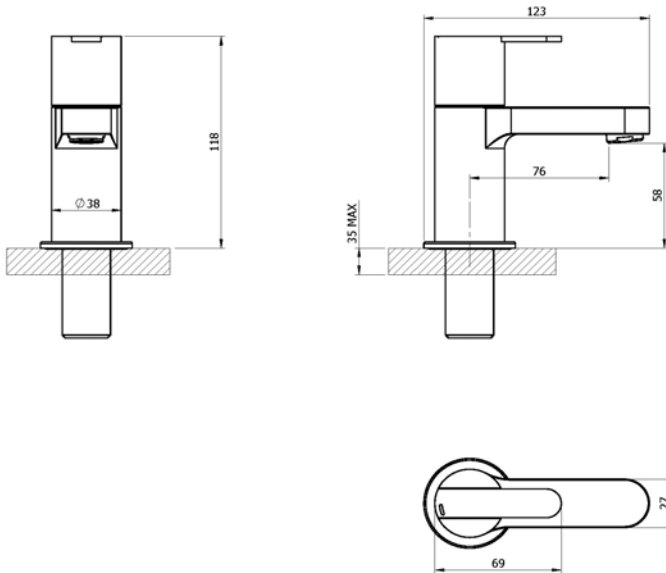

## 6K6013 – BATH PILLAR TAP PAIR

**Francis Pegler**  
BY COMAP

Specification	
Finish	Chrome
Body	Brass
Fittings	Metal backnut & washer
Connection	3/4" BSP threaded tail
Min dynamic pressure	0.1
Max dynamic pressure	6
Max static pressure	16
Max water temperature	85°C

Flow rates				
Pressure	0.1	0.5	1	3
L/min	8	24.2	35	62.1

All Pressures are in Bar.  
 Dimensions supplied are nominal and subject to tolerance.  
 Inclusion of aerator (if supplied) or restrictors (sold separately unless stated) will affect flow rate result.  
 Performance details are based on trials under test conditions and for guidance only.  
 The Company reserves the right to change product specification without prior notice.