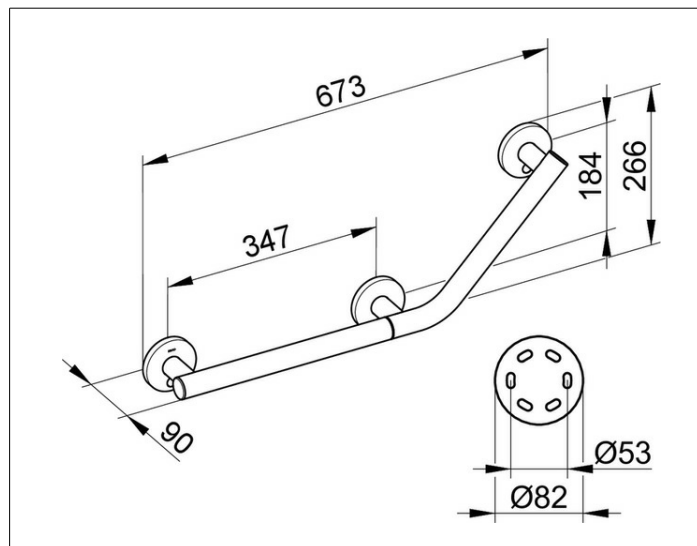

**Plan Care**

**34907010401 Angle bar 135°**

**PRODUCT**

**DRAWING**

**PRODUCT ATTRIBUTES**

right hand

**SURFACE**

chrome-plated

**DIMENSION**

673/266 mm

**SPECIFICATIONS**

KEUCO PLAN CARE Angel bar 135° 34907010401

High shine chrome-plate

in esthetic, practical and ergonomic Design

right hand,

diagonal Rail right hand side

especially for WC- and Bath- place as support help up to 115 kg load capacity,

anti-static,

easy to clean

Outside measurement 673/266 mm

Pipe Diameter 33 mm,

3 Rosettes Diameter 82 mm

horizontal Base measurement 346 mm

diagonal Base measurement 184 mm

Projection 90 mm,

Wall distance 57 mm

The Support handle will be at 9 places discretely mounted

The Handle is TUEV-GS tested

Included in delivery:

3 x mounting set1 (Art. no. 34990000100)