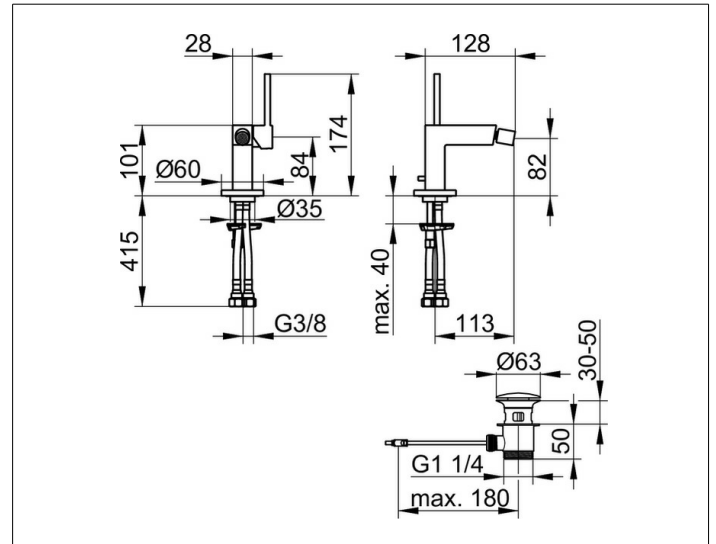

Edition 90

59009010000 Single lever bidet mixer

PRODUCT

DRAWING

PRODUCT ATTRIBUTES

with pop-up waste 1 1/4 inch
 single hole installation
 cartridge with ceramic discs
 Ball-joint aerator cache TJ M 18,5x1
 pressure hoses 435 mm, G 3/8 inch
 flow rate reduced to 7,6 l/min.

SURFACE

chrome-plated