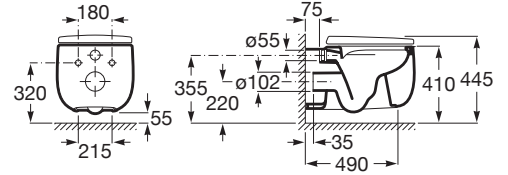

BEYOND

Soft-closing SUPRALIT® bidet lid

TECHNICAL DRAWINGS

FEATURES

EasyFix®

ForeverNew®

Hinge material: Stainless steel

Quick release