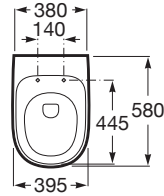

BEYOND

Soft-closing SUPRALIT® bidet lid

TECHNICAL DRAWINGS

FEATURES

EasyFix®

ForeverNew®

Hinge material: Stainless steel

Quick release