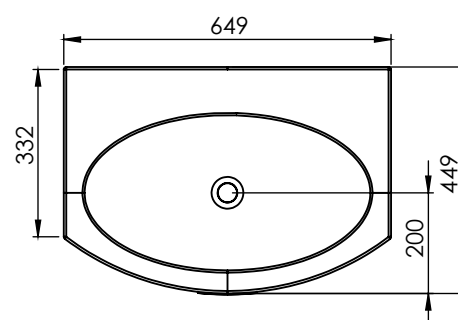

Technical Data Sheet

TEMPO
Wall Mounted Unit

TAVISTOCK
inspiring bathrooms

No.	Description	Code	Fixings Included	Gross Weight	Net Weight
1	TEMPO FURNITURE - 650 WALL MOUNTED UNIT	TE650WW	YES		
2	CERAMIC BASIC	TE650C	NO		

Finishes Available

Dark Java

Light Java

Gloss white

Dimensions

Diagrams not to scale
All dimensions in mm
tolerance of +5mm

Additional information

FAQ's