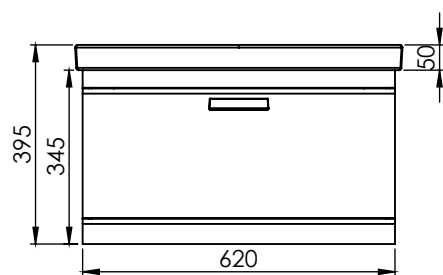

Finishes Available

Dark Java

Light Java

Gloss white

Dimensions

Diagrams not to scale
All dimensions in mm
tolerance of +5mm

Additional information

FAQ's