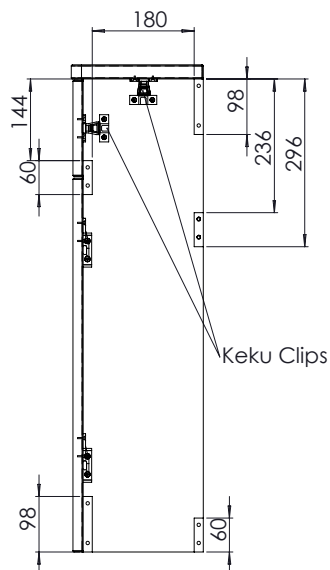

# Technical Data Sheet

Compass  
Back to wall Unit

**TAVISTOCK**  
inspiring bathrooms

No.	Description	Code	Fixings Included
1	Back to Wall Unit and Worktop	TABTWG, TABTWC, Q6BTWW	YES

Finishes Available

Grey

## Dimensions

Diagrams not to scale  
All dimensins in mm  
tolerance of +5mm