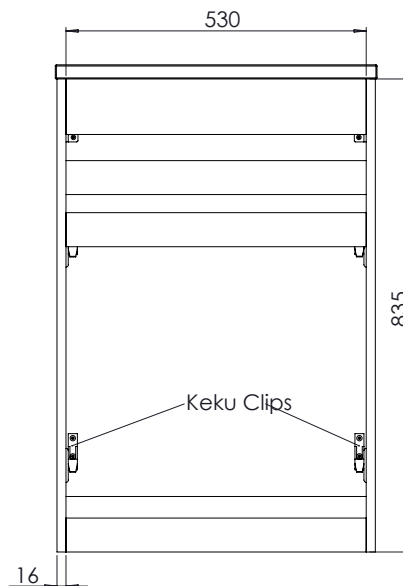

# Technical Data Sheet

Compass  
Back to wall Unit

**TAVISTOCK**  
inspiring bathrooms

No.	Description	Code	Fixings Included
1	Back to Wall Unit and Worktop	TABTWG, TABTWC, Q6BTWW	YES

Finishes Available

Grey

## Dimensions

Diagrams not to scale  
All dimensins in mm  
tolerance of +5mm