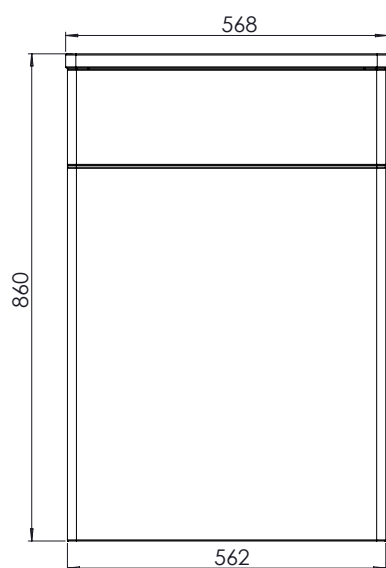

# Technical Data Sheet

Compass  
Back to wall Unit

**TAVISTOCK**  
inspiring bathrooms

No.	Description	Code	Fixings Included
1	Back to Wall Unit and Worktop	TABTWG, TABTWC, Q6BTWW	YES

Finishes Available

Grey

## Dimensions

Diagrams not to scale  
All dimensins in mm  
tolerance of +5mm