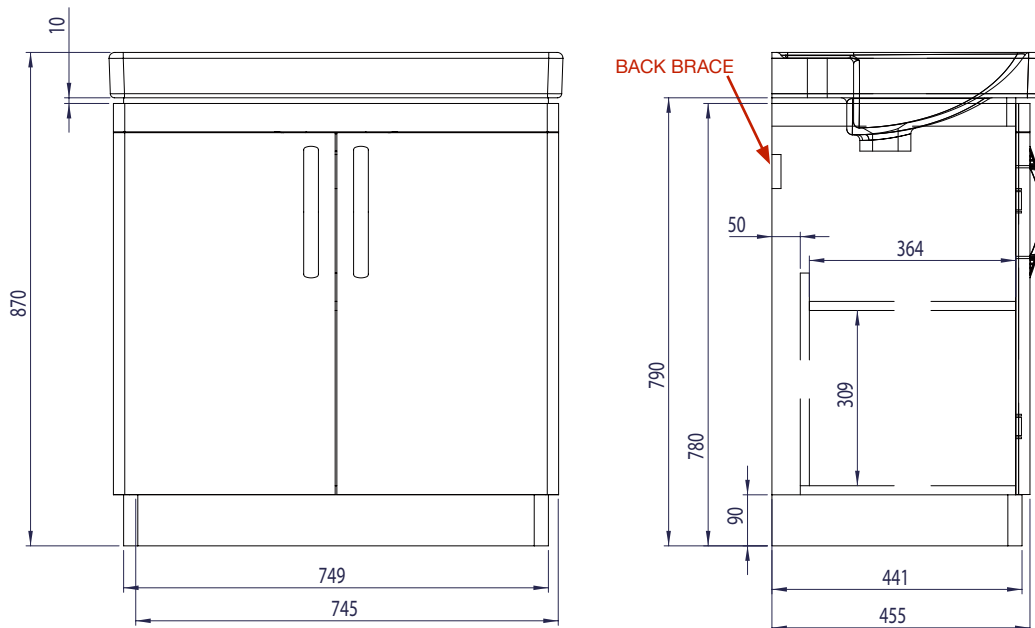

Technical Data Sheet

Compass 800mm FM

TAVISTOCK
inspiring bathrooms

No.	Description	Code	Fixings Included
1	Compass 800mm Floor Mounted	CM800FX	NO
2	Ceramic Basin 800mm	CM800C	NO

FINISHES AVAILABLE	
	
Painted Gloss White	Painted Gloss Light Grey
	
Painted Gloss Clay	

Dimensions

Diagrams not to scale. All dimensions in mm (tolerance of +/-5mm)

*Dimensions are subject to change, customers are advised to measure actual product before commencing installation.
**Fixing point dimensions are for guidance only/the positions of wall fixing must be checked when product is received.

Technical Data Sheet

Compass 800 FM

TAVISTOCK
inspiring bathrooms

FAQs

Q: How deep is the unit when the doors are fully open?

A: Approx. 750mm (approx 90 degree opening hinges)

Q: How do I fix the unit to the wall?