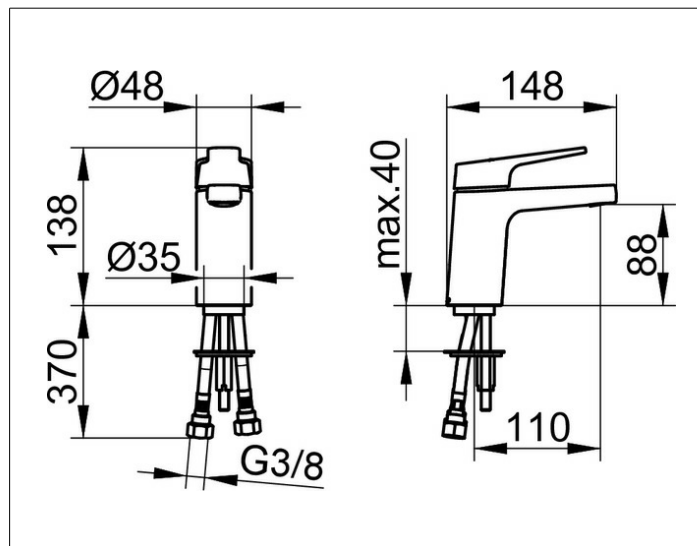

Collection Moll

52704010100 Single lever basin mixer 90

PRODUCT

DRAWING

PRODUCT ATTRIBUTES

without pop-up waste,
single hole installation,
cartridge with ceramic discs,
aerator SLIM SSR M 24x1, adjustable,
pressure hoses 435 mm, G 3/8 inch,
flow rate reduced to 6 l/min.

SURFACE

chrome-plated

SPECIFICATIONS

KEUCO COLLECTION MOLL Single lever mixer 52704010100 chrome-plated, in esthetic design with slightly rounded edges, for vertical mounting, lever – metal, base diameter 48 mm, ca. 4° inclined, outlet inclined ca. 2,5°, with square flow, lever inclined ca. 7,5°, without pop-up waste, single hole installation with quick installation system for washstand surface with a maximum strength of 40 mm
High quality mixed water cartridge with ceramic sealing gaskets,
Aerator SLIM SSR M 24x1,
Jet angle adjustable, +/-6°
Water connection with flexible pressure hose, length 350 mm, G 3/8 inch,
Flow rate reduced to 6l/min,
Visible height 153 mm, height of the flow 97 mm, projection ca. 147 mm