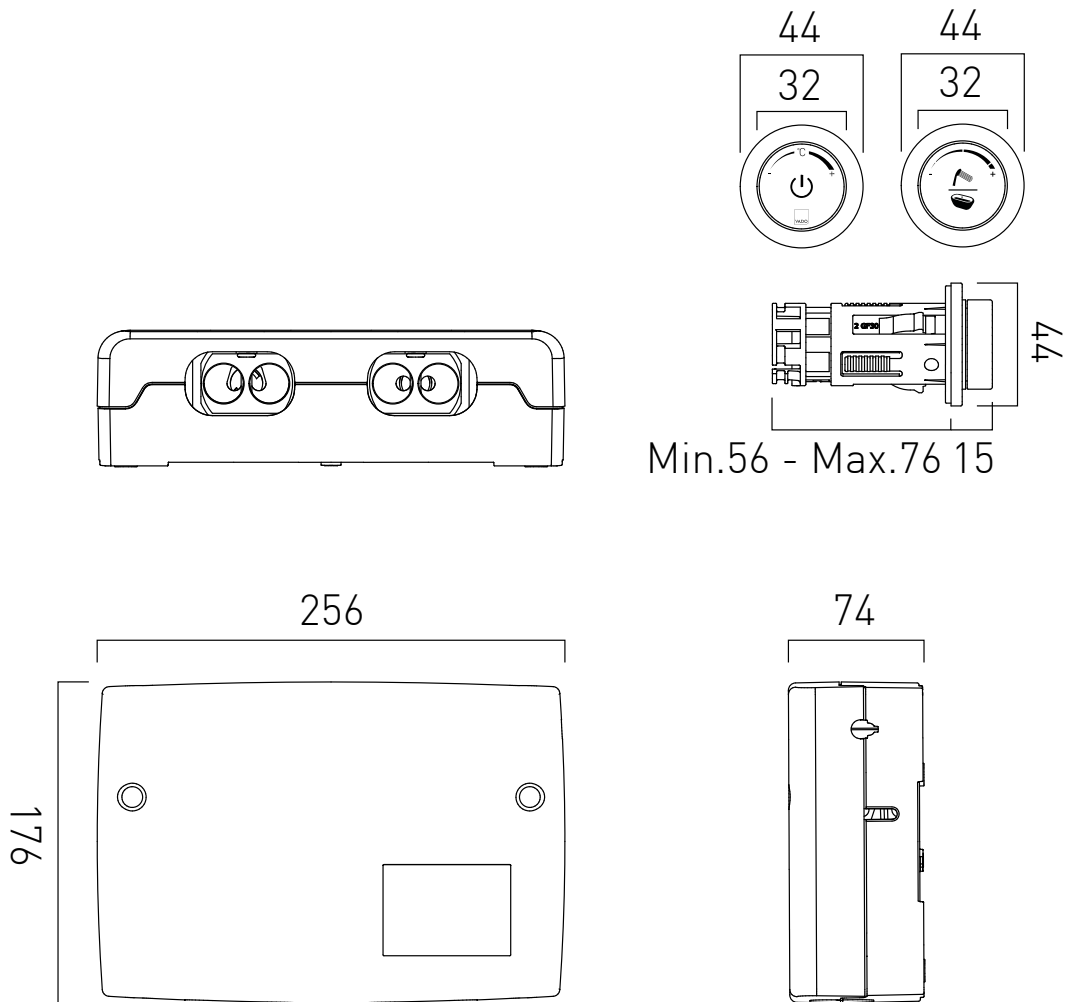

TECHNICAL DRAWING

COLLECTION: SENSORI DIAL
PRODUCT CODE: DIA-2700

tel: 01934 744466
email: sales@vado.com
www.vado.com

where inspiration flows
taps | showering | accessories