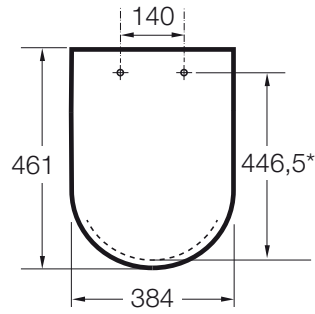

TECHNICAL DRAWINGS

FEATURES

EasyFix®

ForeverNew®

Hinge material: Stainless steel

Quick release

Shape: Soft

Suitable for: WC

Supralit®

Antibacterial material

EasyClean®

Soft close system