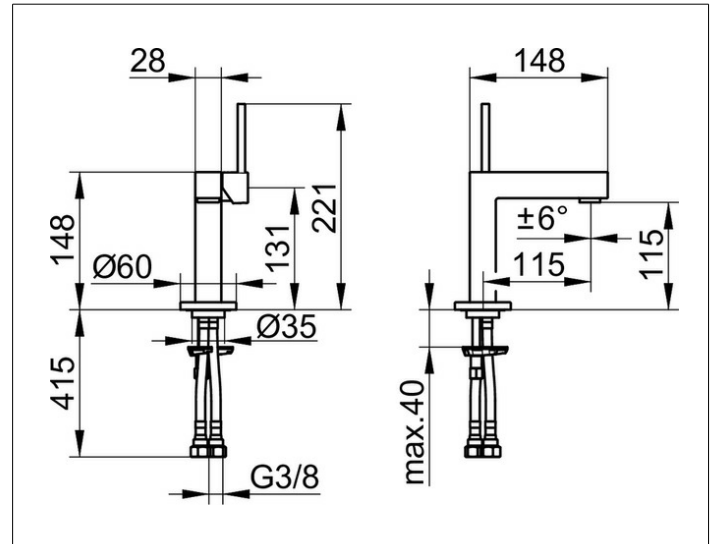

Edition 90

59004010100 Single lever basin mixer 110

**PRODUCT**

**DRAWING**

**PRODUCT ATTRIBUTES**

without pop-up waste,  
 single hole installation,  
 cartridge with ceramic discs,  
 aerator M 24x1, adjustable,  
 pressure hoses 435 mm, G 3/8 inch  
 flow rate reduced to 7,6 l/min.

**SURFACE**

chrome-plated