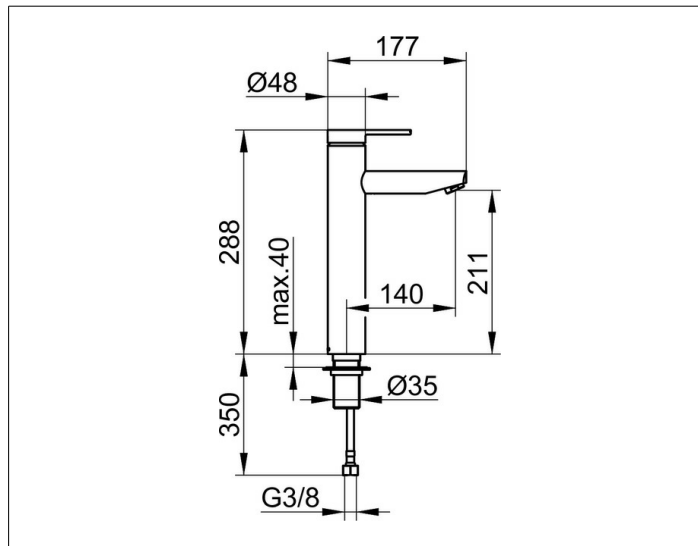

Plan blue

53902010103 Single lever basin mixer 210

PRODUCT

DRAWING

PRODUCT ATTRIBUTES

without pop-up waste
 single hole installation
 cartridge with ceramic discs
 temperature controlled
 M 24x1 aerator, adjustable +/- 8°
 restricted flow rate 6 l/min.
 2 pc. pressure hoses 570 mm G 3/8 inch

SURFACE

chrome-plated

SPECIFICATIONS

KEUCO PLAN BLUE single lever basin mixer, 53902010103
 chrome-plated single lever basin mixer, DN15, XL type,
 in an aesthetic and classic design,
 for single hole installation, without pop-up waste,
 high-class cartridge with ceramic discs,
 temperature controlled,
 single hole installation with quick-mounting system for washbasins and tops
 with
 a maximal thickness of 40 mm
 aerator M 24 x 1, adjustable +/- 8°
 restricted flow rate 6 l/min,
 visible height 204 mm, height of the outlet 125 mm, projection 162 mm,
 base body diameter 48 mm, outlet diameter 28 mm,
 flexible pressure hoses 570 mm, G 3/8 inch