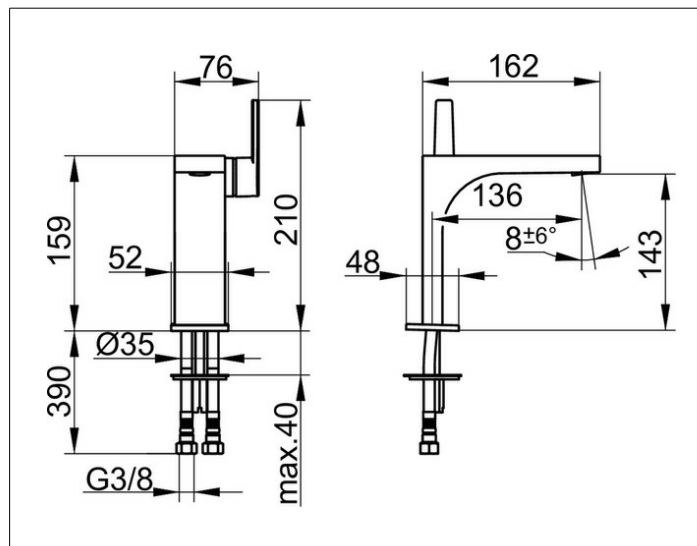

Edition 11

51102010100 Single lever basin mixer 150

PRODUCT

DRAWING

PRODUCT ATTRIBUTES

without pop-up waste
 single hole installation
 cartridge with ceramic discs
 aerator SLIM SSR M 24x1, adjustable,
 pressure hoses 435 mm, G 3/8 inch
 flow rate reduced to 7,6 l/min.

SURFACE

chrome-plated

SPECIFICATIONS

KEUCO EDITION 11 single lever basin mixer 51102010100
 High-gloss chromed single lever basin mixer, in clear-cut design and with clear geometric shapes,
 Stand assembly, without pop-up waste, high-quality cartridge mixer with ceramic discs,
 Side lever, single hole mounting system for wash basins
 M24 x 1 aerator SLIM SSR, adjustable flow angle
 visible height 210 mm, outlet height 144 mm
 Charge outlet 162 mm
 Water supply with pressure flexible hoses, length 420 mm
 Thread diameter 3 / 8 inch
 Flow rate limited to 7,6 l / min,