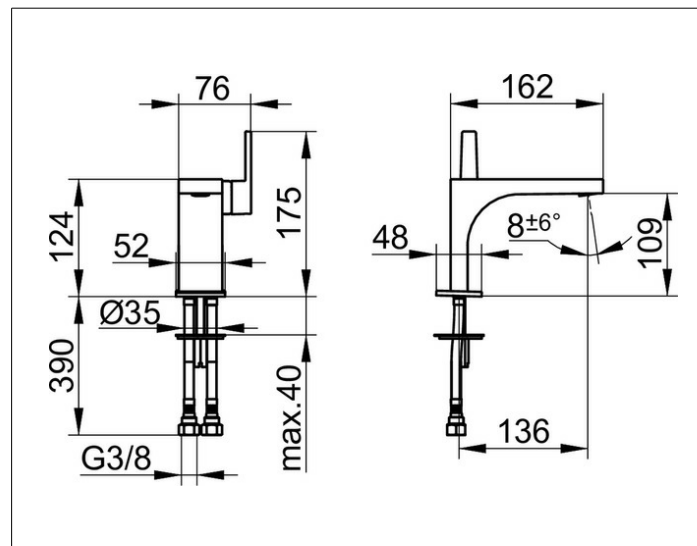

Edition 11

51104010100 Single lever basin mixer 110

PRODUCT

DRAWING

PRODUCT ATTRIBUTES

without pop-up waste,
 single hole installation,
 cartridge with ceramic discs,
 aerator SLIM SSR M 24x1, adjustable,
 pressure hoses 435 mm, G 3/8 inch
 flow rate reduced to 7,6 l/min.

SURFACE

chrome-plated