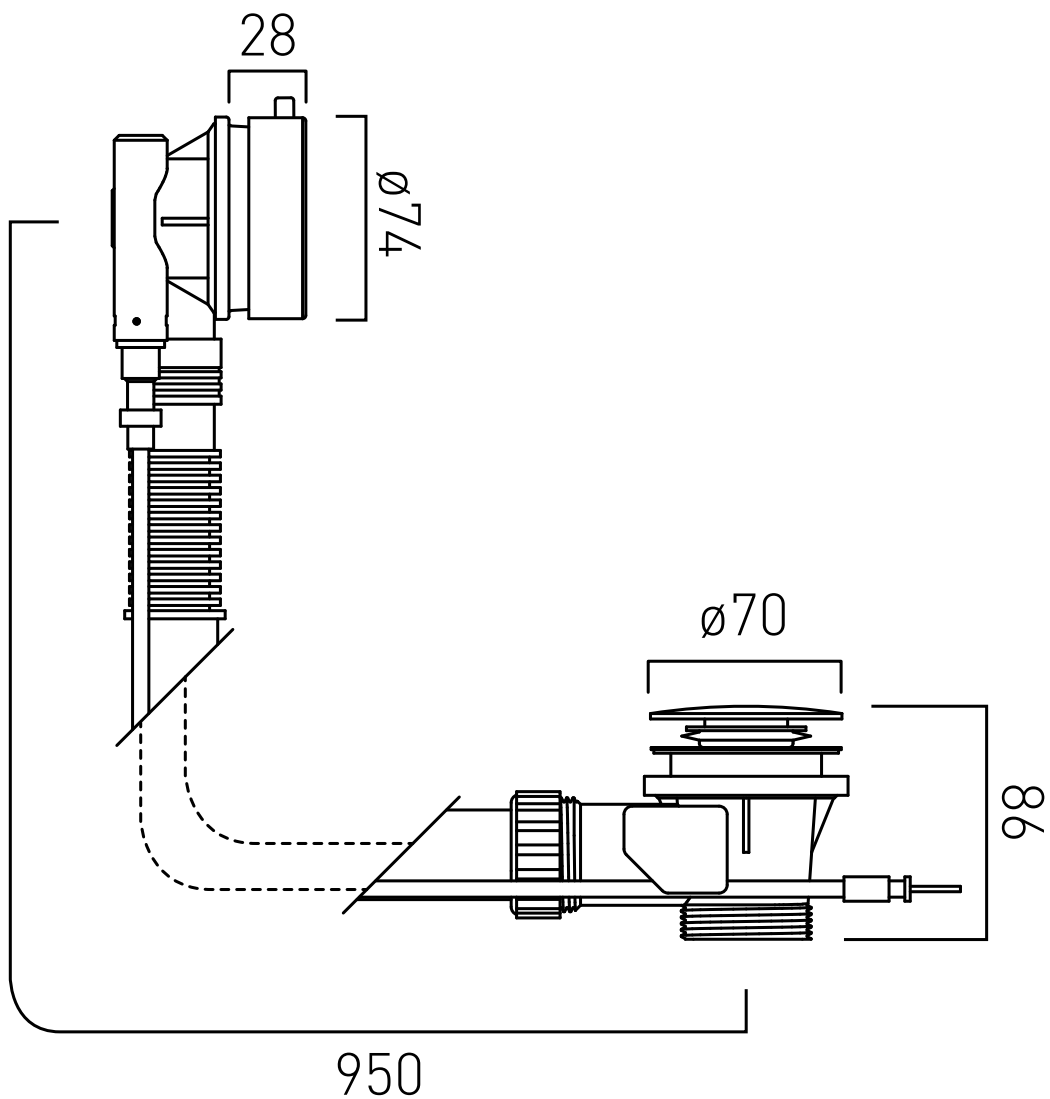

TECHNICAL DRAWING

COLLECTION: WASTES AND FITTINGS

PRODUCT CODE: WG-71552-C/P

tel: 01934 744466
email: sales@vado.com
www.vado.com

where inspiration flows
taps | showering | accessories