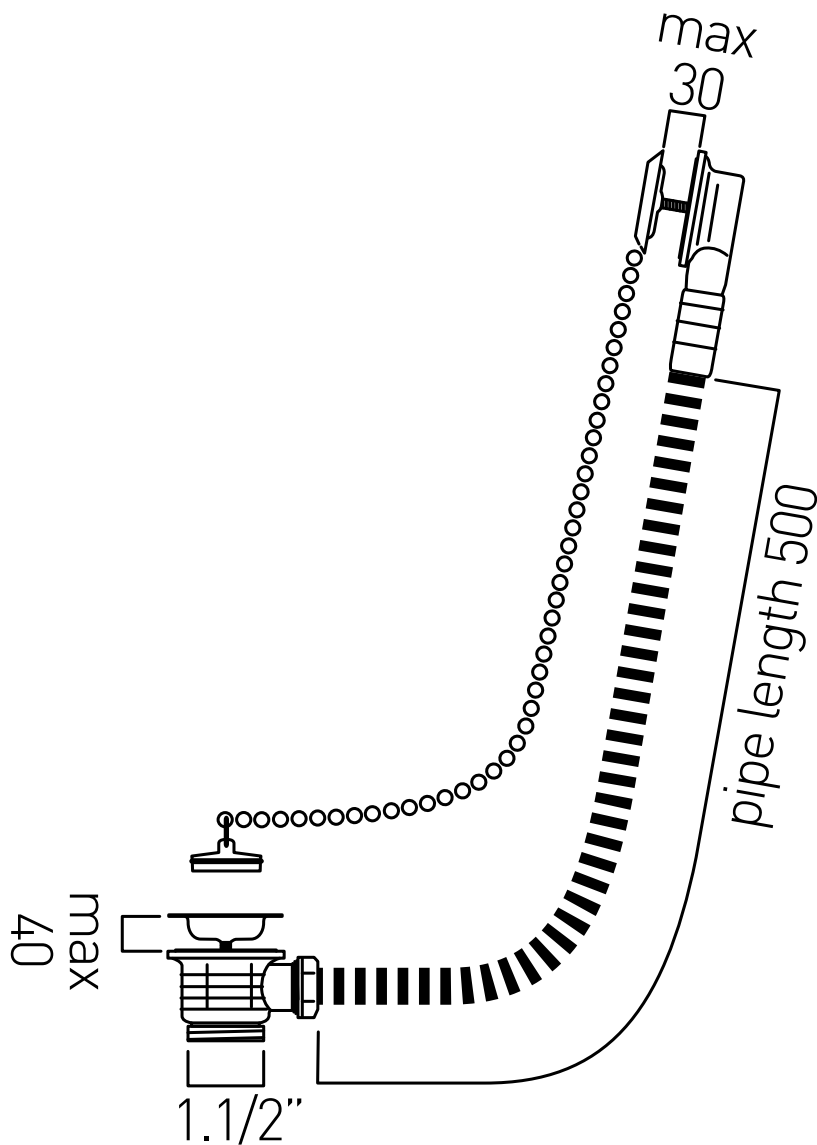

TECHNICAL DRAWING

COLLECTION: WASTES AND FITTINGS
PRODUCT CODE: PEX-KITB-STOW-C/P

tel: 01934 744466
email: sales@vado.com
www.vado.com

where inspiration flows
taps | showering | accessories