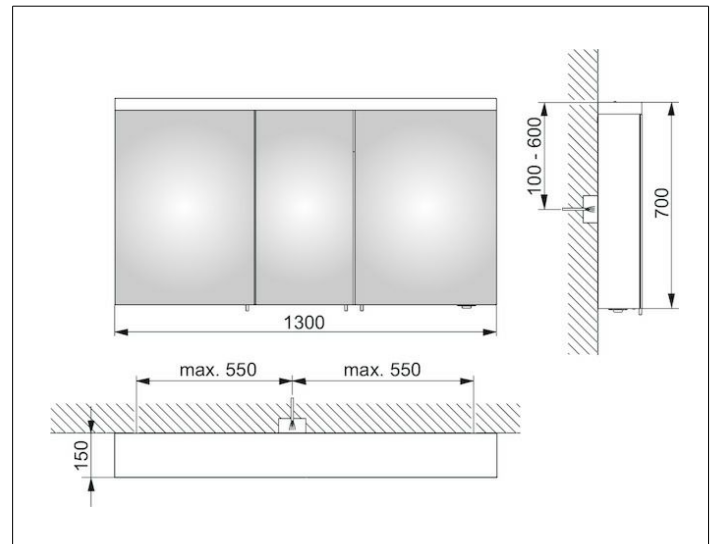

Royal Reflex.2
24205171331 Mirror cabinet

PRODUCT

DRAWING

PRODUCT ATTRIBUTES

3 hinged double sided crystal mirror doors,
 exterior body sides mirrored

Operation:

External dimmer with the functions:

- on/off
- dim
- Changing between 3 lighting options

Illumination:

Illumination from above and
 washbasin illumination in the bottom panel

light colour 3000 kelvin (warm white),
 LED 40 watt (lifespan > 30.000 hours)

infinitely dimmable

EEK: C , 40 kWh/1000h

EQUIPMENT

- 1 shaver socket (internal)
- 6 adjustable glass shelves
- soft-closing doors

SURFACE

silver anodized

DIMENSION

1300 x 700 x 150 mm