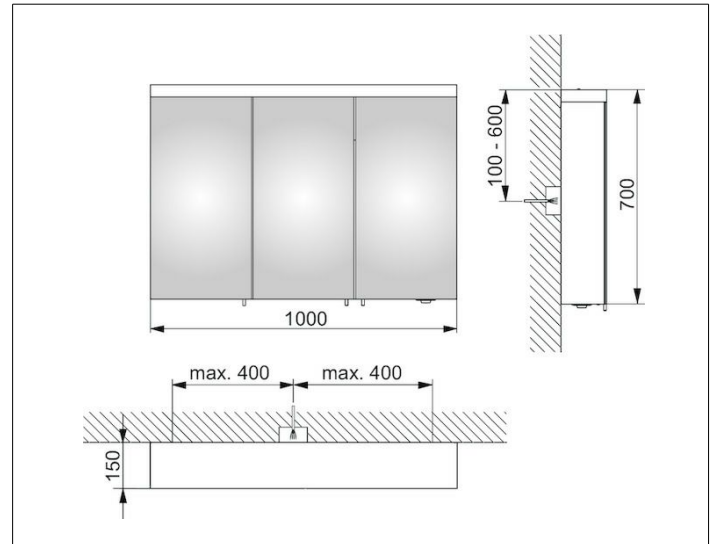

Royal Reflex.2
24204171331 Mirror cabinet

PRODUCT

DRAWING

PRODUCT ATTRIBUTES

3 hinged double sided crystal mirror doors,
 exterior body sides mirrored

Operation:

External dimmer with the functions:

- on/off
- dim
- Changing between 3 lighting options

Illumination:

Illumination from above and
 washbasin illumination in the bottom panel

light colour 3000 kelvin (warm white),
 LED 32 watt (lifespan > 30.000 hours)

infinitely dimmable

EEK: C , 32 kWh/1000h

EQUIPMENT

- 1 shaver socket (internal)
- 6 adjustable glass shelves
- soft-closing doors

SURFACE

silver anodized

DIMENSION

1000 x 700 x 150 mm