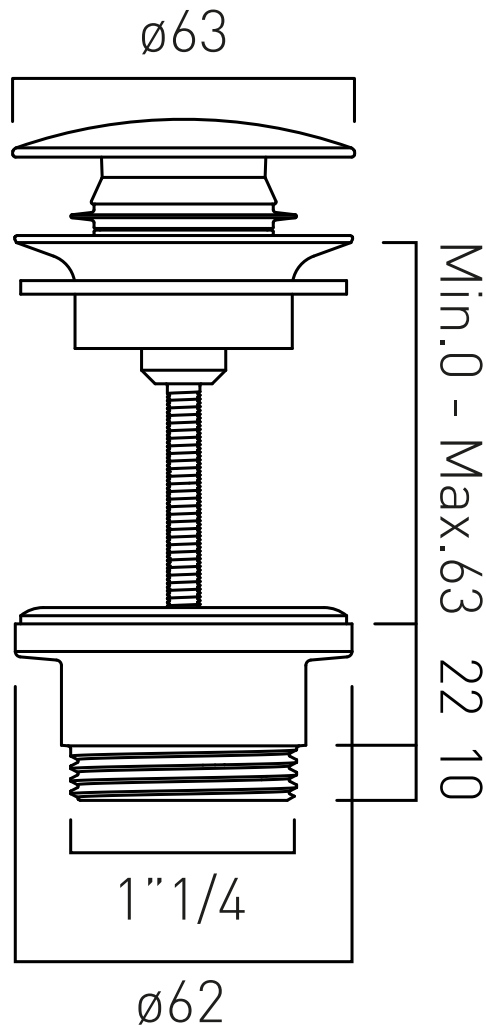

TECHNICAL DRAWING

COLLECTION: WASTES AND FITTINGS
PRODUCT CODE: WG-395-C/P

tel: 01934 744466
email: sales@vado.com
www.vado.com

where inspiration flows
taps | showering | accessories