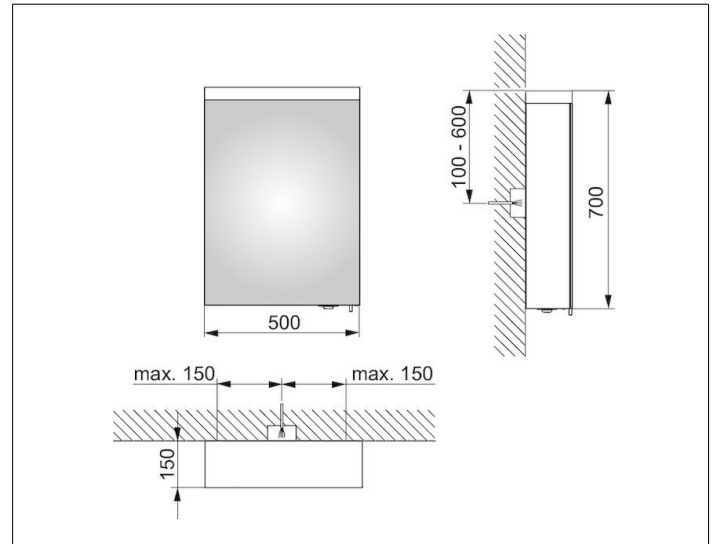

Royal Reflex.2
24201171231 Mirror cabinet

PRODUCT

DRAWING

PRODUCT ATTRIBUTES

1 hinged double sided crystal mirror door,
 exterior body sides mirrored

Operation:

External dimmer with the functions:

- on/off
- dim
- Changing between 3 lighting options

Illumination:

Illumination from above and
 washbasin illumination in the bottom panel

light colour 3000 kelvin (warm white),
 LED 19 watt (lifespan > 30.000 hours)

infinitely dimmable

EEK: C , 19 kWh/1000h

EQUIPMENT

- 1 shaver socket (internal)
- 3 adjustable glass shelves
- soft-closing doors

SURFACE

silver anodized/left hand

DIMENSION

500 x 700 x 150 mm